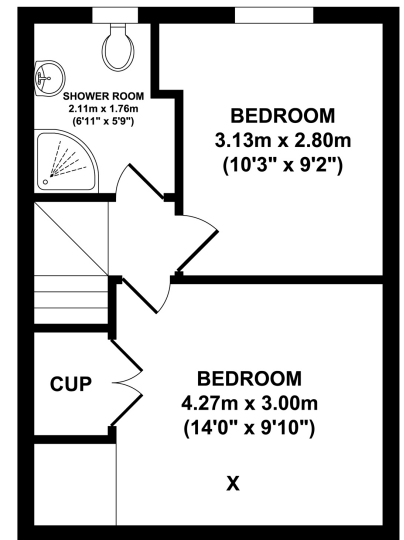

40 Bute

KEY :
 B = BOILER
 X = SKYLIGHT

GROUND FLOOR

FIRST FLOOR

SECOND FLOOR

Whilst every attempt has been made to ensure the accuracy of the floor plan contained here, measurements of doors, windows, rooms and any other items are approximate and no responsibility is taken for any error, omission, or mis-statement. This plan is for illustrative purposes only and should be used as such by any prospective purchaser. The services systems and appliance shown have not been tested and no guarantee as to their operability or efficiency can be given.