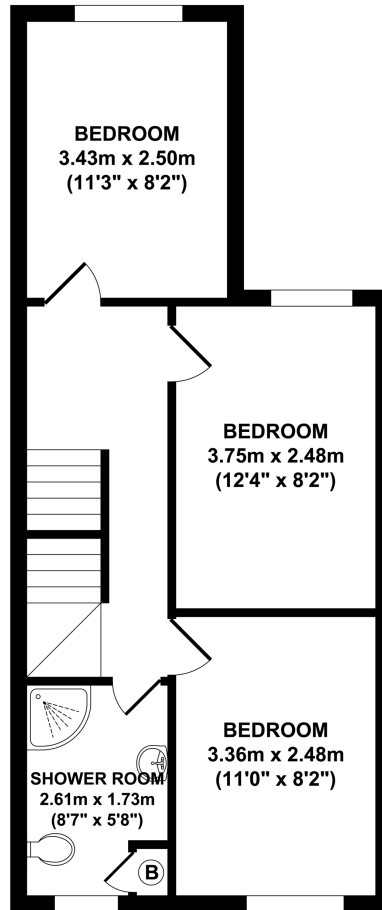

40 Bute

KEY :
 B = BOILER
 X = SKYLIGHT

GROUND FLOOR

FIRST FLOOR

SECOND FLOOR

Whilst every attempt has been made to ensure the accuracy of the floor plan contained here, measurements of doors, windows, rooms and any other items are approximate and no responsibility is taken for any error, omission, or mis-statement. This plan is for illustrative purposes only and should be used as such by any prospective purchaser. The services systems and appliance shown have not been tested and no guarantee as to their operability or efficiency can be given.