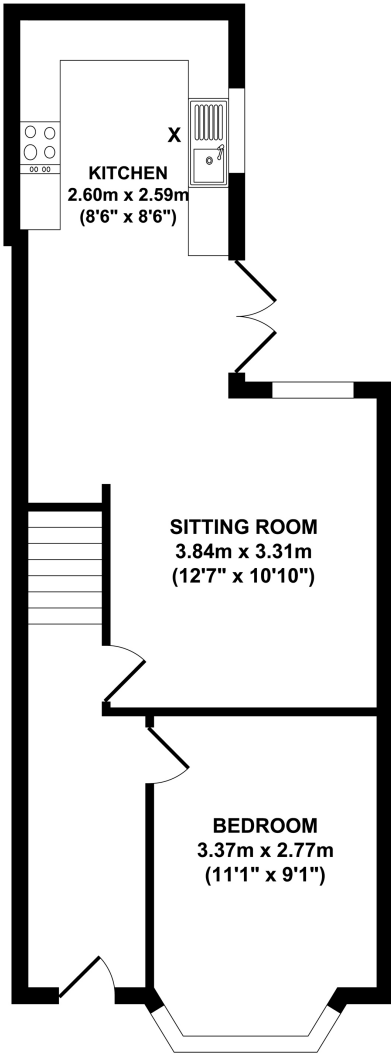

40 Bute

KEY :
 B = BOILER
 X = SKYLIGHT

GROUND FLOOR

FIRST FLOOR

SECOND FLOOR

Whilst every attempt has been made to ensure the accuracy of the floor plan contained here, measurements of doors, windows, rooms and any other items are approximate and no responsibility is taken for any error, omission, or mis-statement. This plan is for illustrative purposes only and should be used as such by any prospective purchaser. The services systems and appliance shown have not been tested and no guarantee as to their operability or efficiency can be given.