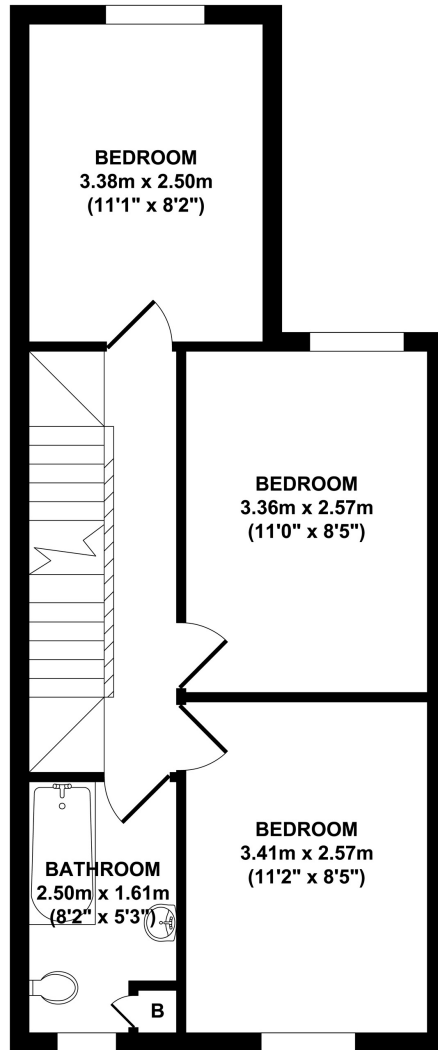

37 Bute Avenue

GROUND FLOOR

FIRST FLOOR

SECOND FLOOR

KEY:

- F = FRIDGE/FREEZER
- W = WASHING MACHINE
- B = BOILER
- X = SKYLIGHT
- D = DISH WASHER

Whilst every attempt has been made to ensure the accuracy of the floor plan contained here, measurements of doors, windows, rooms and any other items are approximate and no responsibility is taken for any error, omission, or mis-statement. This plan is for illustrative purposes only and should be used as such by any prospective purchaser. The services systems and appliance shown have not been tested and no guarantee as to their operability or efficiency can be given.