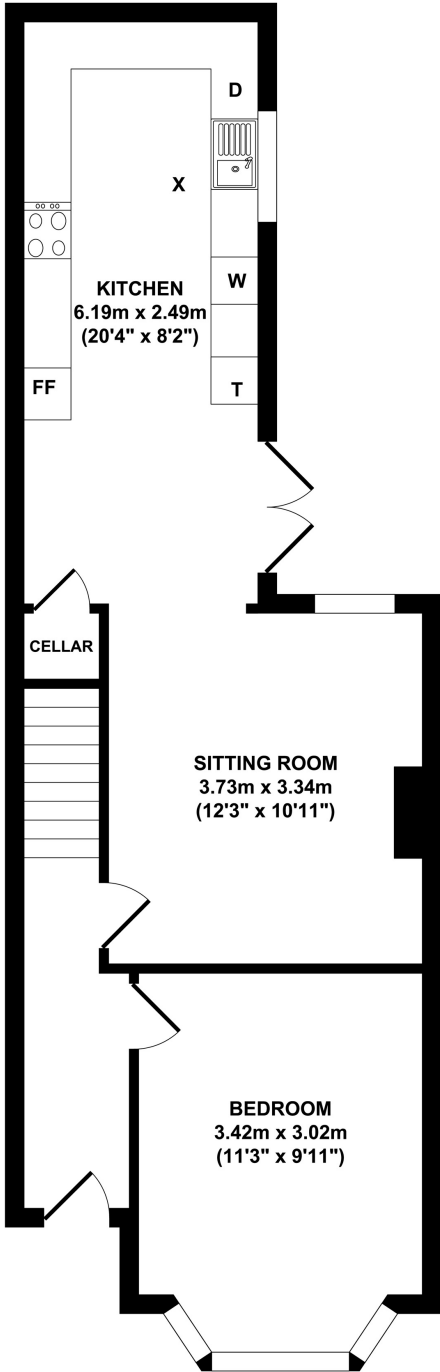

37 Bute Avenue

GROUND FLOOR

FIRST FLOOR

SECOND FLOOR

KEY:

- F = FRIDGE/FREEZER
- W = WASHING MACHINE
- B = BOILER
- X = SKYLIGHT
- D = DISH WASHER

Whilst every attempt has been made to ensure the accuracy of the floor plan contained here, measurements of doors, windows, rooms and any other items are approximate and no responsibility is taken for any error, omission, or mis-statement. This plan is for illustrative purposes only and should be used as such by any prospective purchaser. The services systems and appliance shown have not been tested and no guarantee as to their operability or efficiency can be given.