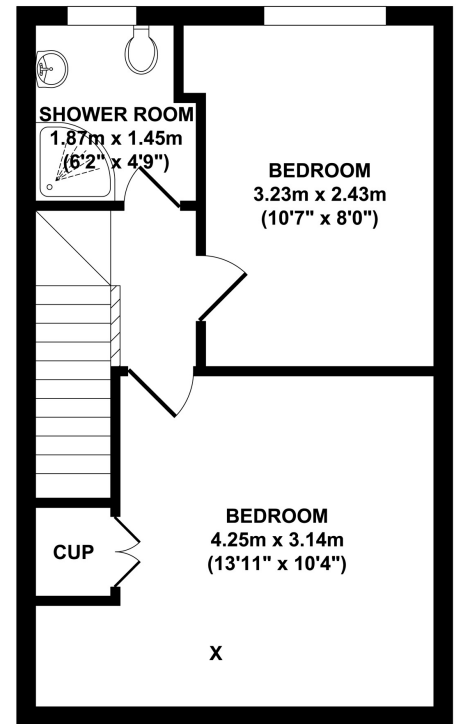

37 Bute Avenue

GROUND FLOOR

FIRST FLOOR

SECOND FLOOR

KEY:

- F = FRIDGE/FREEZER
- W = WASHING MACHINE
- B = BOILER
- X = SKYLIGHT
- D = DISH WASHER

Whilst every attempt has been made to ensure the accuracy of the floor plan contained here, measurements of doors, windows, rooms and any other items are approximate and no responsibility is taken for any error, omission, or mis-statement. This plan is for illustrative purposes only and should be used as such by any prospective purchaser. The services systems and appliance shown have not been tested and no guarantee as to their operability or efficiency can be given.