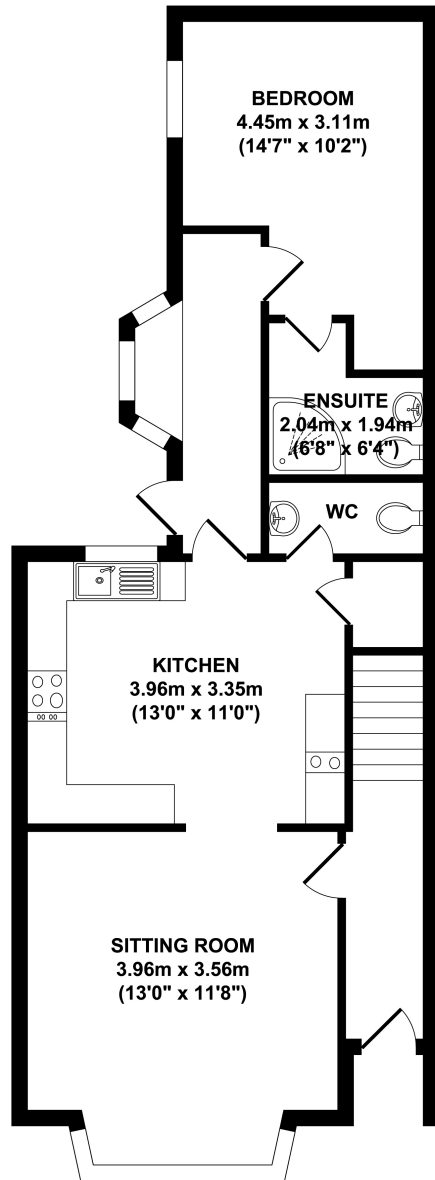

12 Rothesay

GROUND FLOOR

FIRST FLOOR

SECOND FLOOR

KEY :
B = BOILER
X = SKYLIGHT

Whilst every attempt has been made to ensure the accuracy of the floor plan contained here, measurements of doors, windows, rooms and any other items are approximate and no responsibility is taken for any error, omission, or mis-statement. This plan is for illustrative purposes only and should be used as such by any prospective purchaser. The services systems and appliance shown have not been tested and no guarantee as to their operability or efficiency can be given.