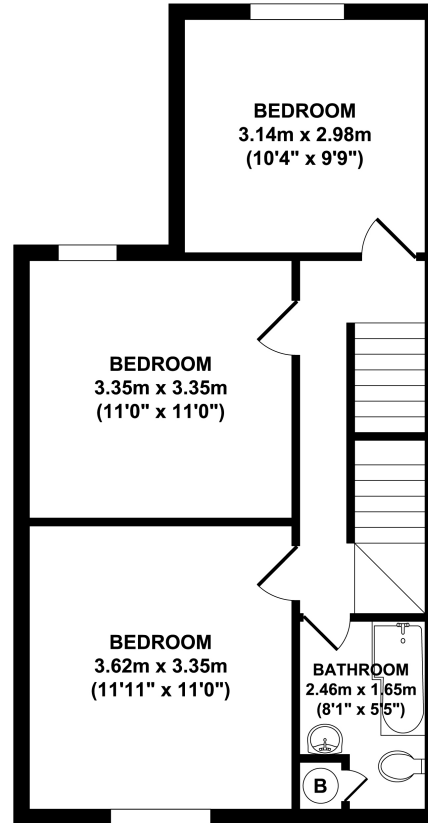

12 Rothesay

GROUND FLOOR

FIRST FLOOR

SECOND FLOOR

KEY :
B = BOILER
X = SKYLIGHT

Whilst every attempt has been made to ensure the accuracy of the floor plan contained here, measurements of doors, windows, rooms and any other items are approximate and no responsibility is taken for any error, omission, or mis-statement. This plan is for illustrative purposes only and should be used as such by any prospective purchaser. The services systems and appliance shown have not been tested and no guarantee as to their operability or efficiency can be given.