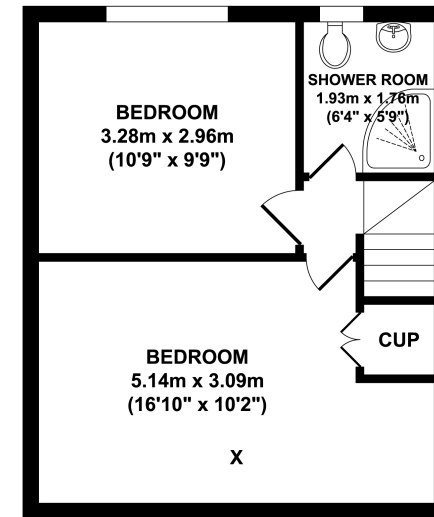

12 Rothesay

GROUND FLOOR

FIRST FLOOR

SECOND FLOOR

KEY :
B = BOILER
X = SKYLIGHT

Whilst every attempt has been made to ensure the accuracy of the floor plan contained here, measurements of doors, windows, rooms and any other items are approximate and no responsibility is taken for any error, omission, or mis-statement. This plan is for illustrative purposes only and should be used as such by any prospective purchaser. The services systems and appliance shown have not been tested and no guarantee as to their operability or efficiency can be given.