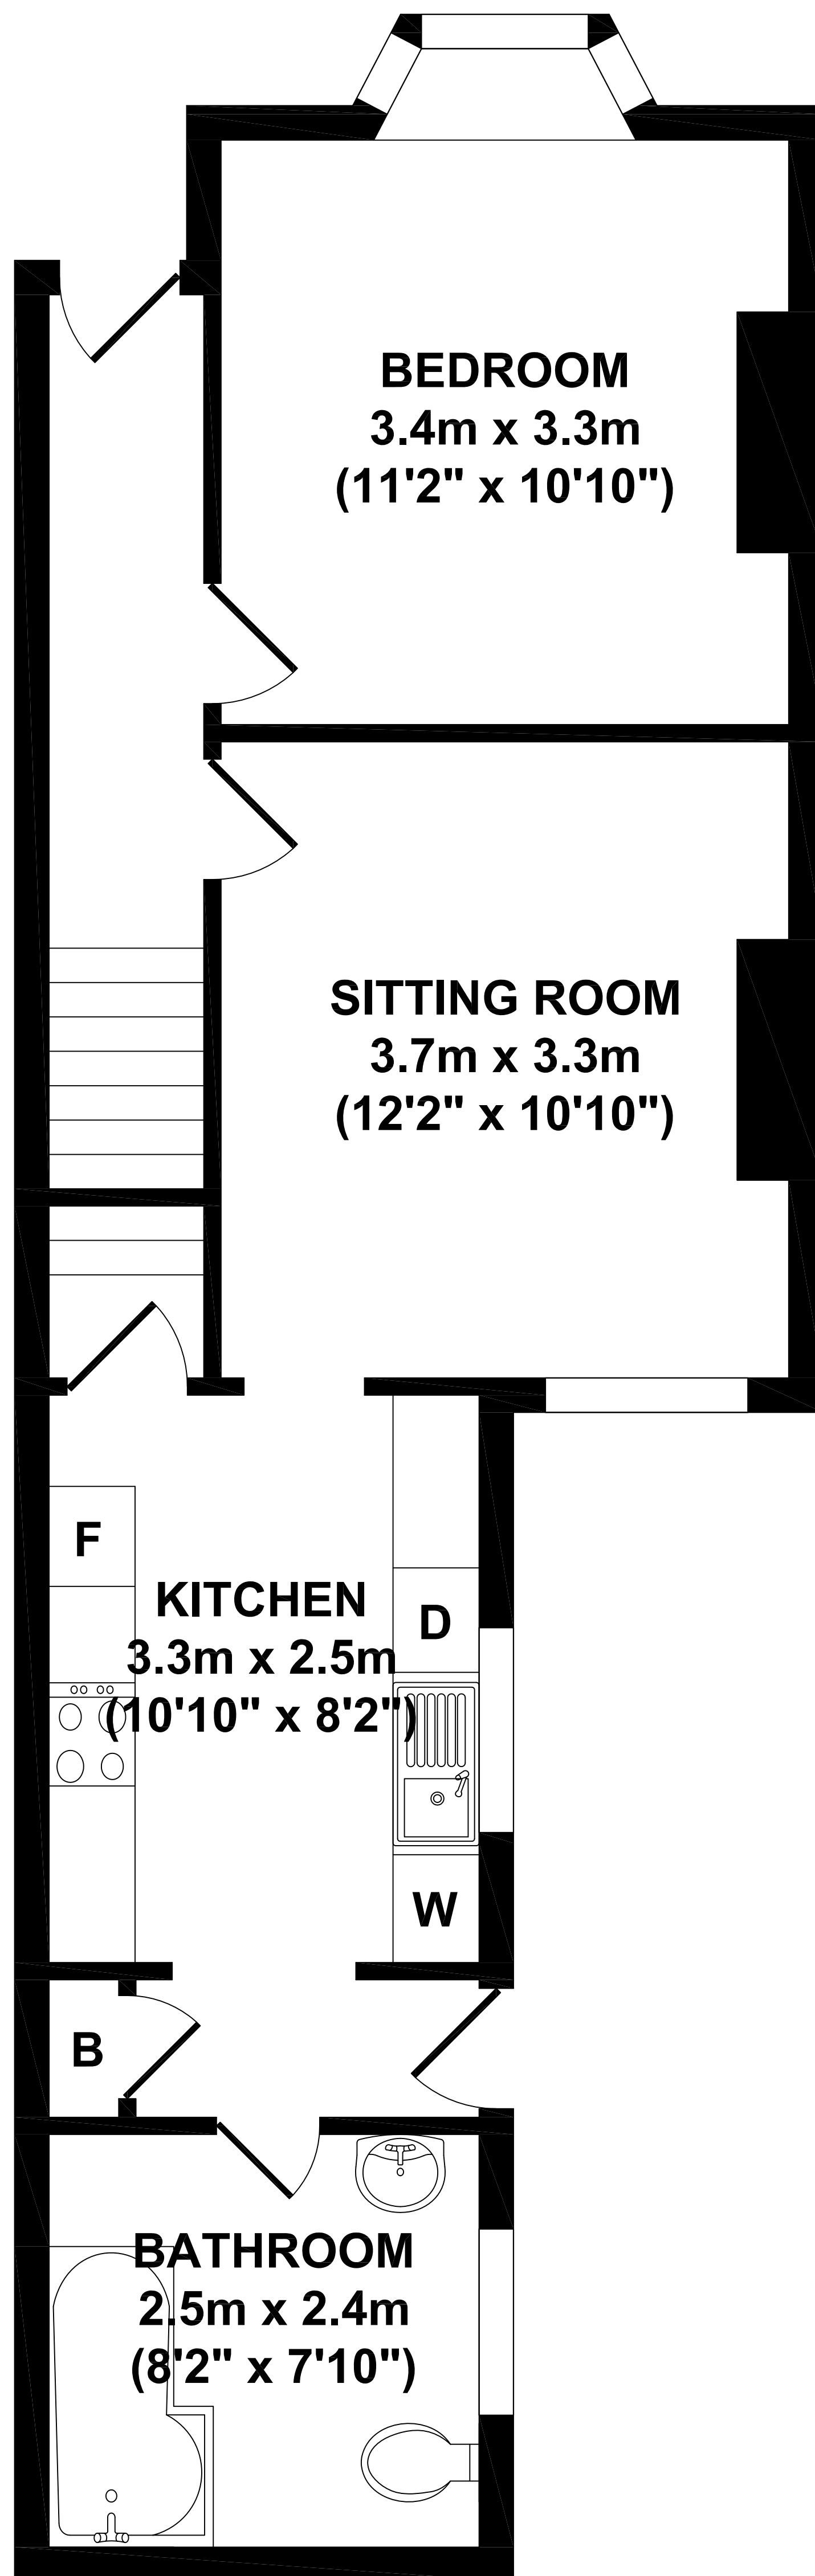

41 Teversal Avenue, Nottingham

KEY:

- F = FRIDGE/FREEZER
- W = WASHING MACHINE
- B = BOILER
- D = DISH WASHER

GROUND FLOOR

FIRST FLOOR

Whilst every attempt has been made to ensure the accuracy of the floor plan contained here, measurements of doors, windows, rooms and any other items are approximate and no responsibility is taken for any error, omission, or mis-statement. This plan is for illustrative purposes only and should be used as such by any prospective purchaser. The services systems and appliance shown have not been tested and no guarantee as to their operability or efficiency can be given.