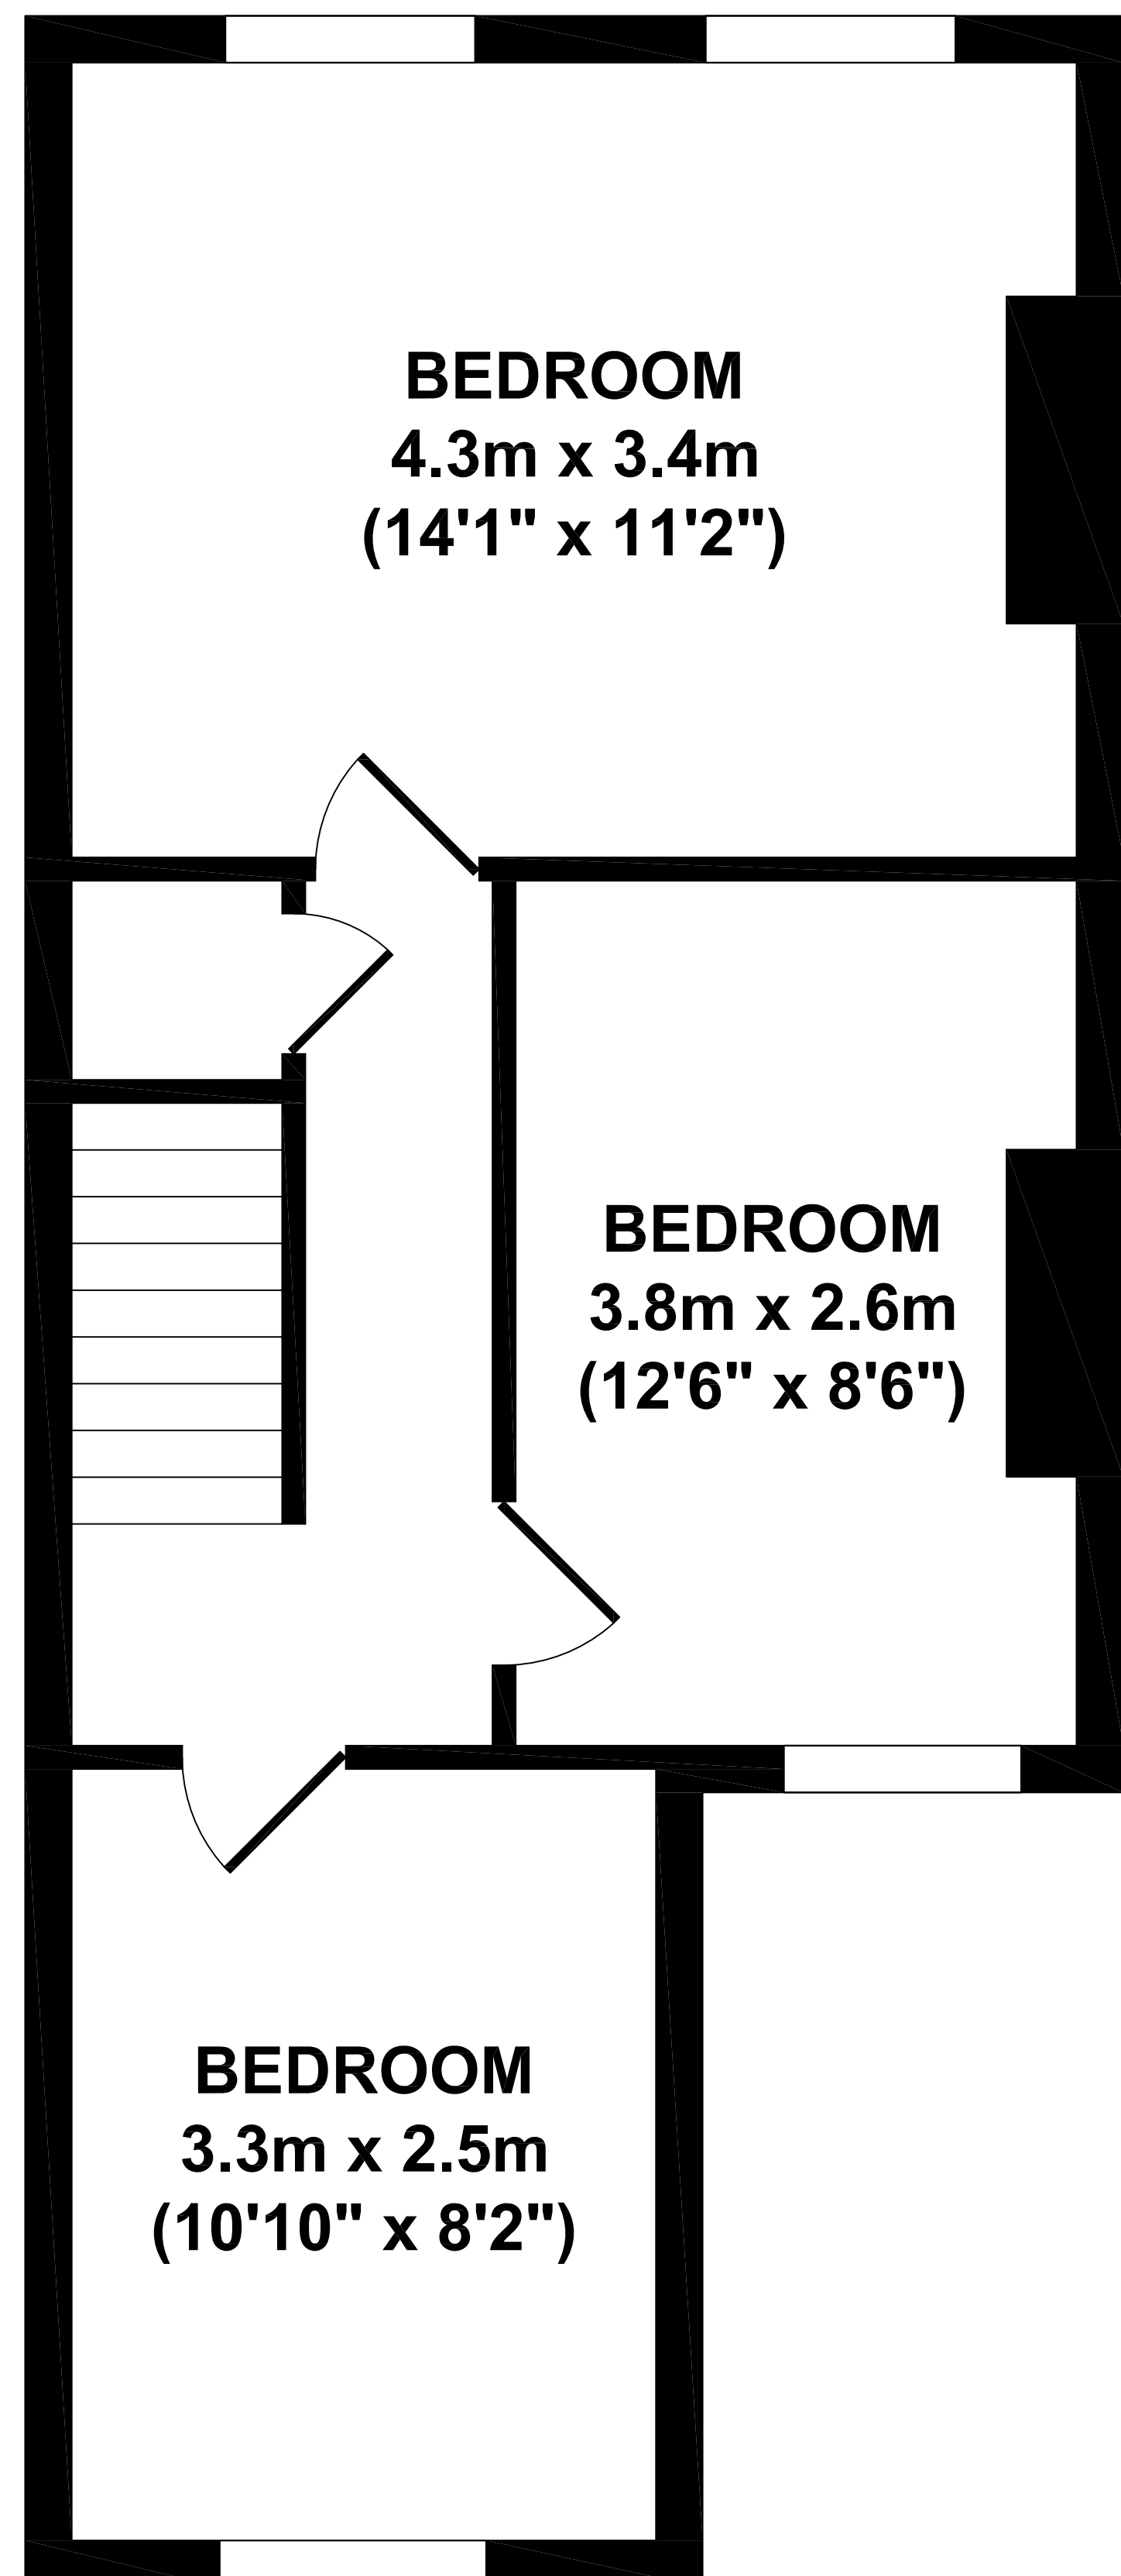

41 Teversal Avenue, Nottingham

KEY:

- F = FRIDGE/FREEZER
- W = WASHING MACHINE
- B = BOILER
- D = DISH WASHER

GROUND FLOOR

FIRST FLOOR

Whilst every attempt has been made to ensure the accuracy of the floor plan contained here, measurements of doors, windows, rooms and any other items are approximate and no responsibility is taken for any error, omission, or mis-statement. This plan is for illustrative purposes only and should be used as such by any prospective purchaser. The services systems and appliance shown have not been tested and no guarantee as to their operability or efficiency can be given.