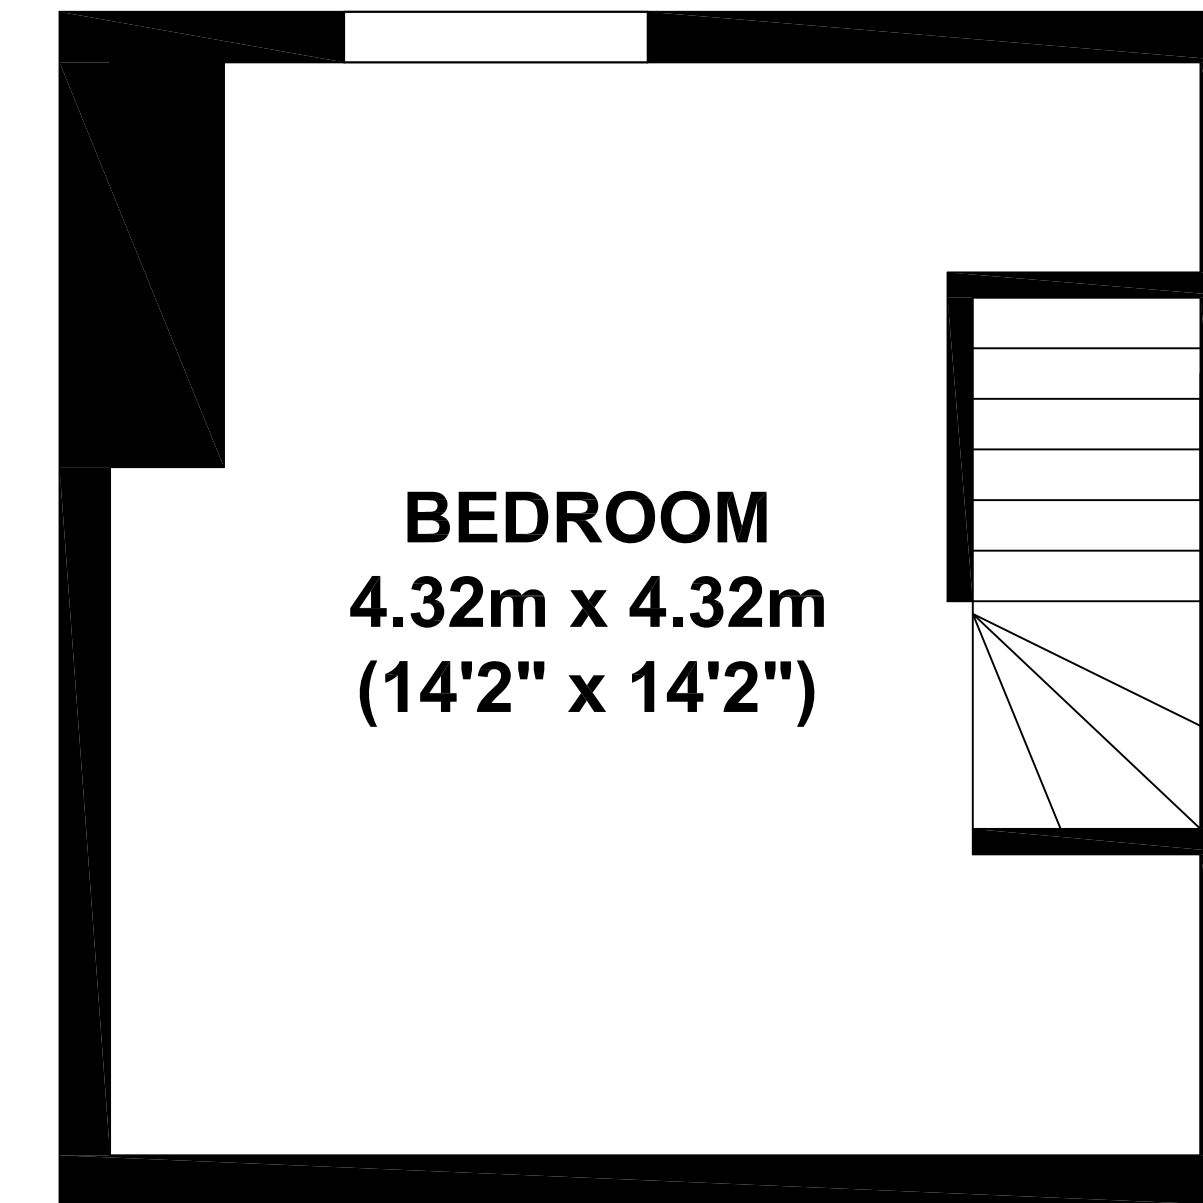

52 Teversal Avenue

GROUND FLOOR

FIRST FLOOR

SECOND FLOOR

- KEY:**
F = FRIDGE/FREEZER
W = WASHING MACHINE
D = DISH WASHER

Whilst every attempt has been made to ensure the accuracy of the floor plan contained here, measurements of doors, windows, rooms and any other items are approximate and no responsibility is taken for any error, omission, or mis-statement. This plan is for illustrative purposes only and should be used as such by any prospective purchaser. The services systems and appliance shown have not been tested and no guarantee as to their operability or efficiency can be given.