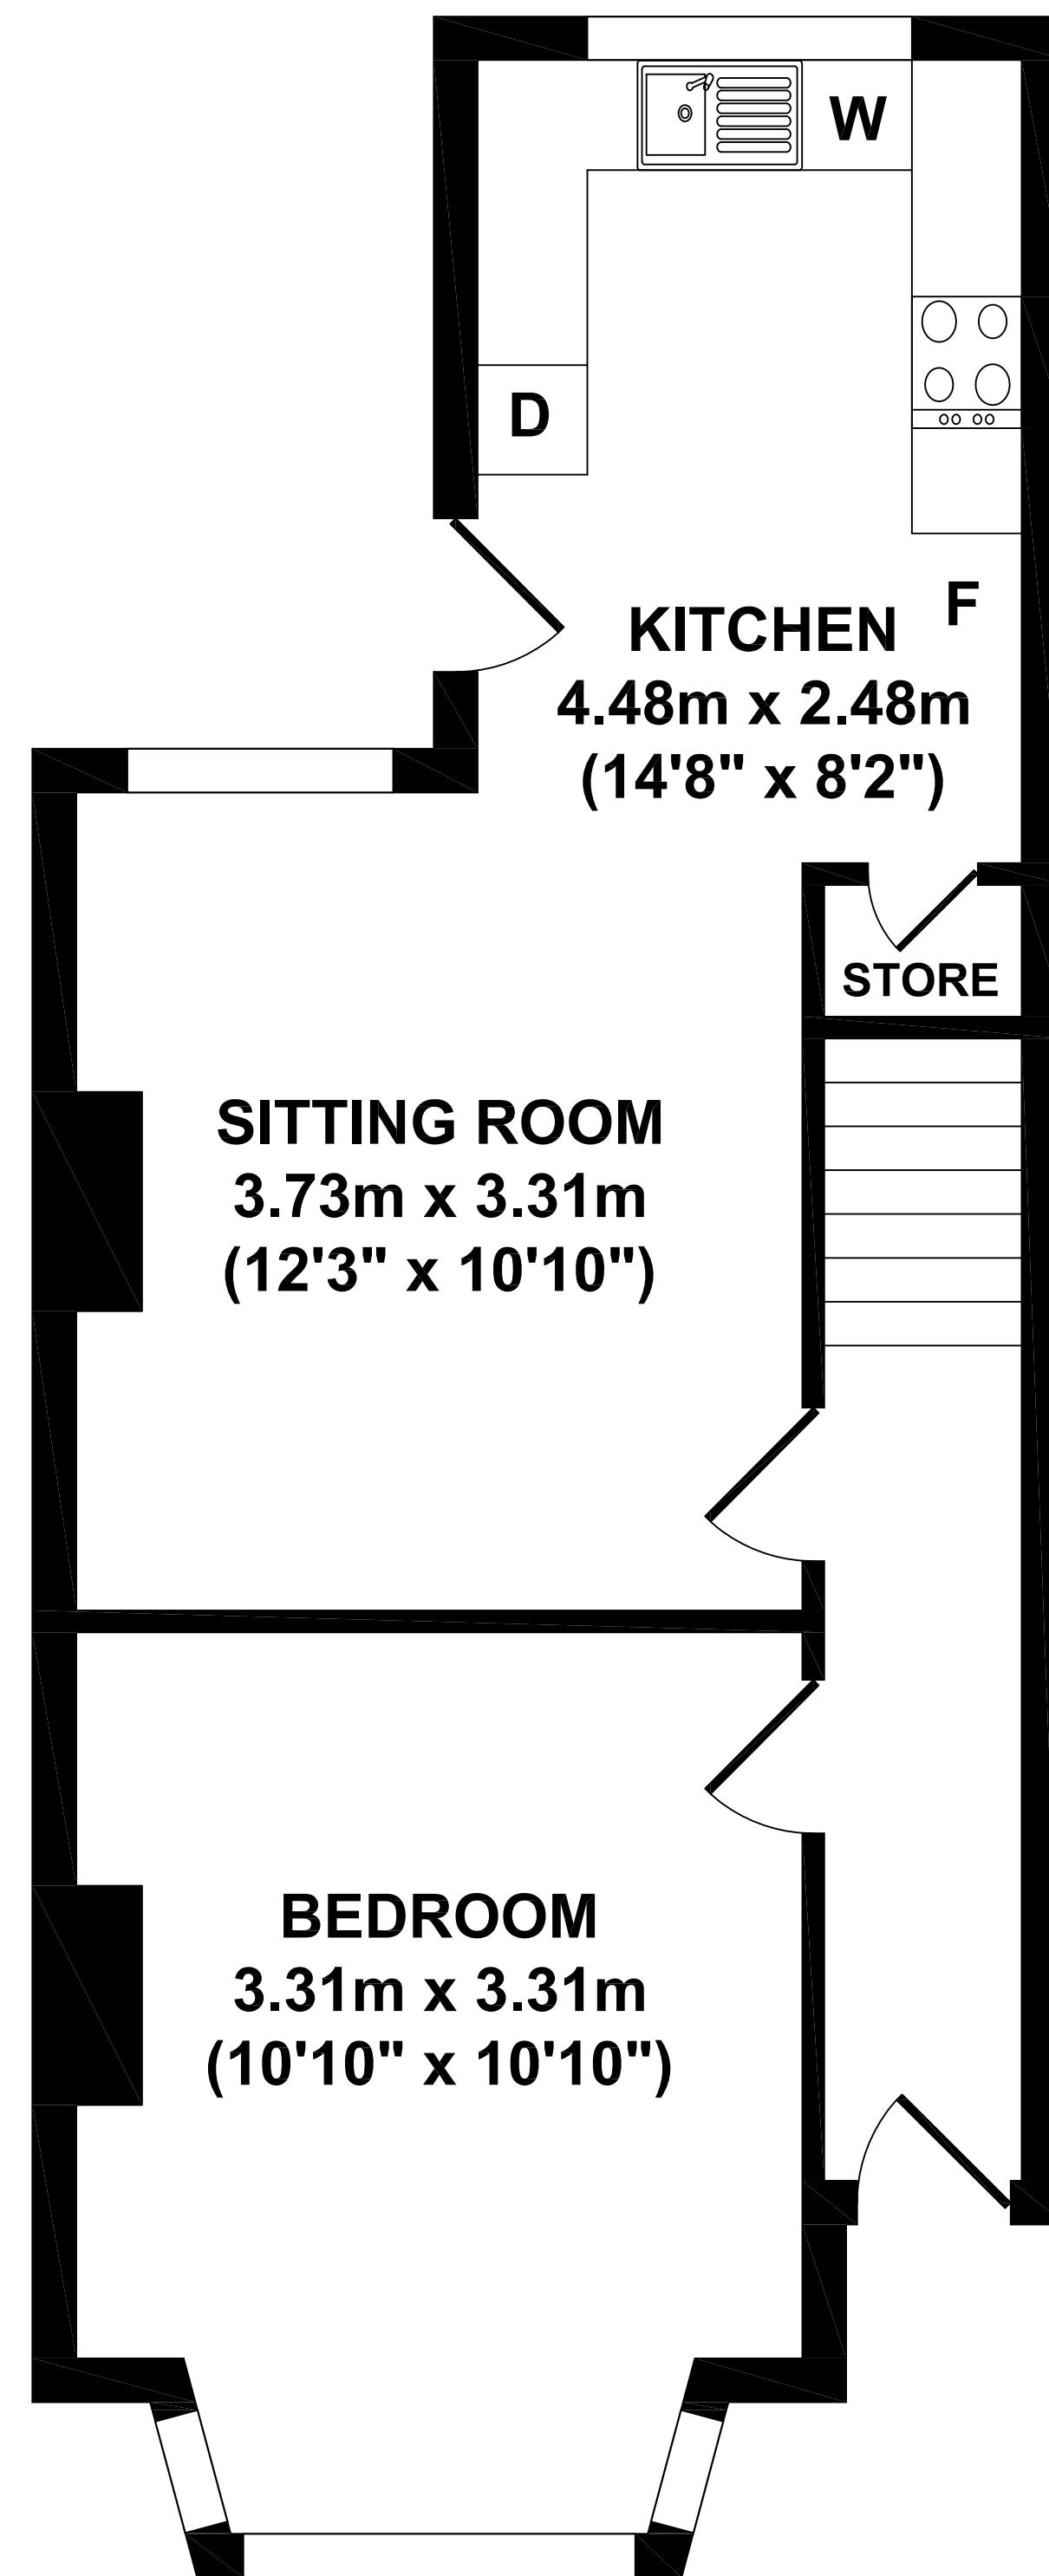

52 Teversal Avenue

GROUND FLOOR

FIRST FLOOR

SECOND FLOOR

- KEY:**
F = FRIDGE/FREEZER
W = WASHING MACHINE
D = DISH WASHER

Whilst every attempt has been made to ensure the accuracy of the floor plan contained here, measurements of doors, windows, rooms and any other items are approximate and no responsibility is taken for any error, omission, or mis-statement. This plan is for illustrative purposes only and should be used as such by any prospective purchaser. The services systems and appliance shown have not been tested and no guarantee as to their operability or efficiency can be given.