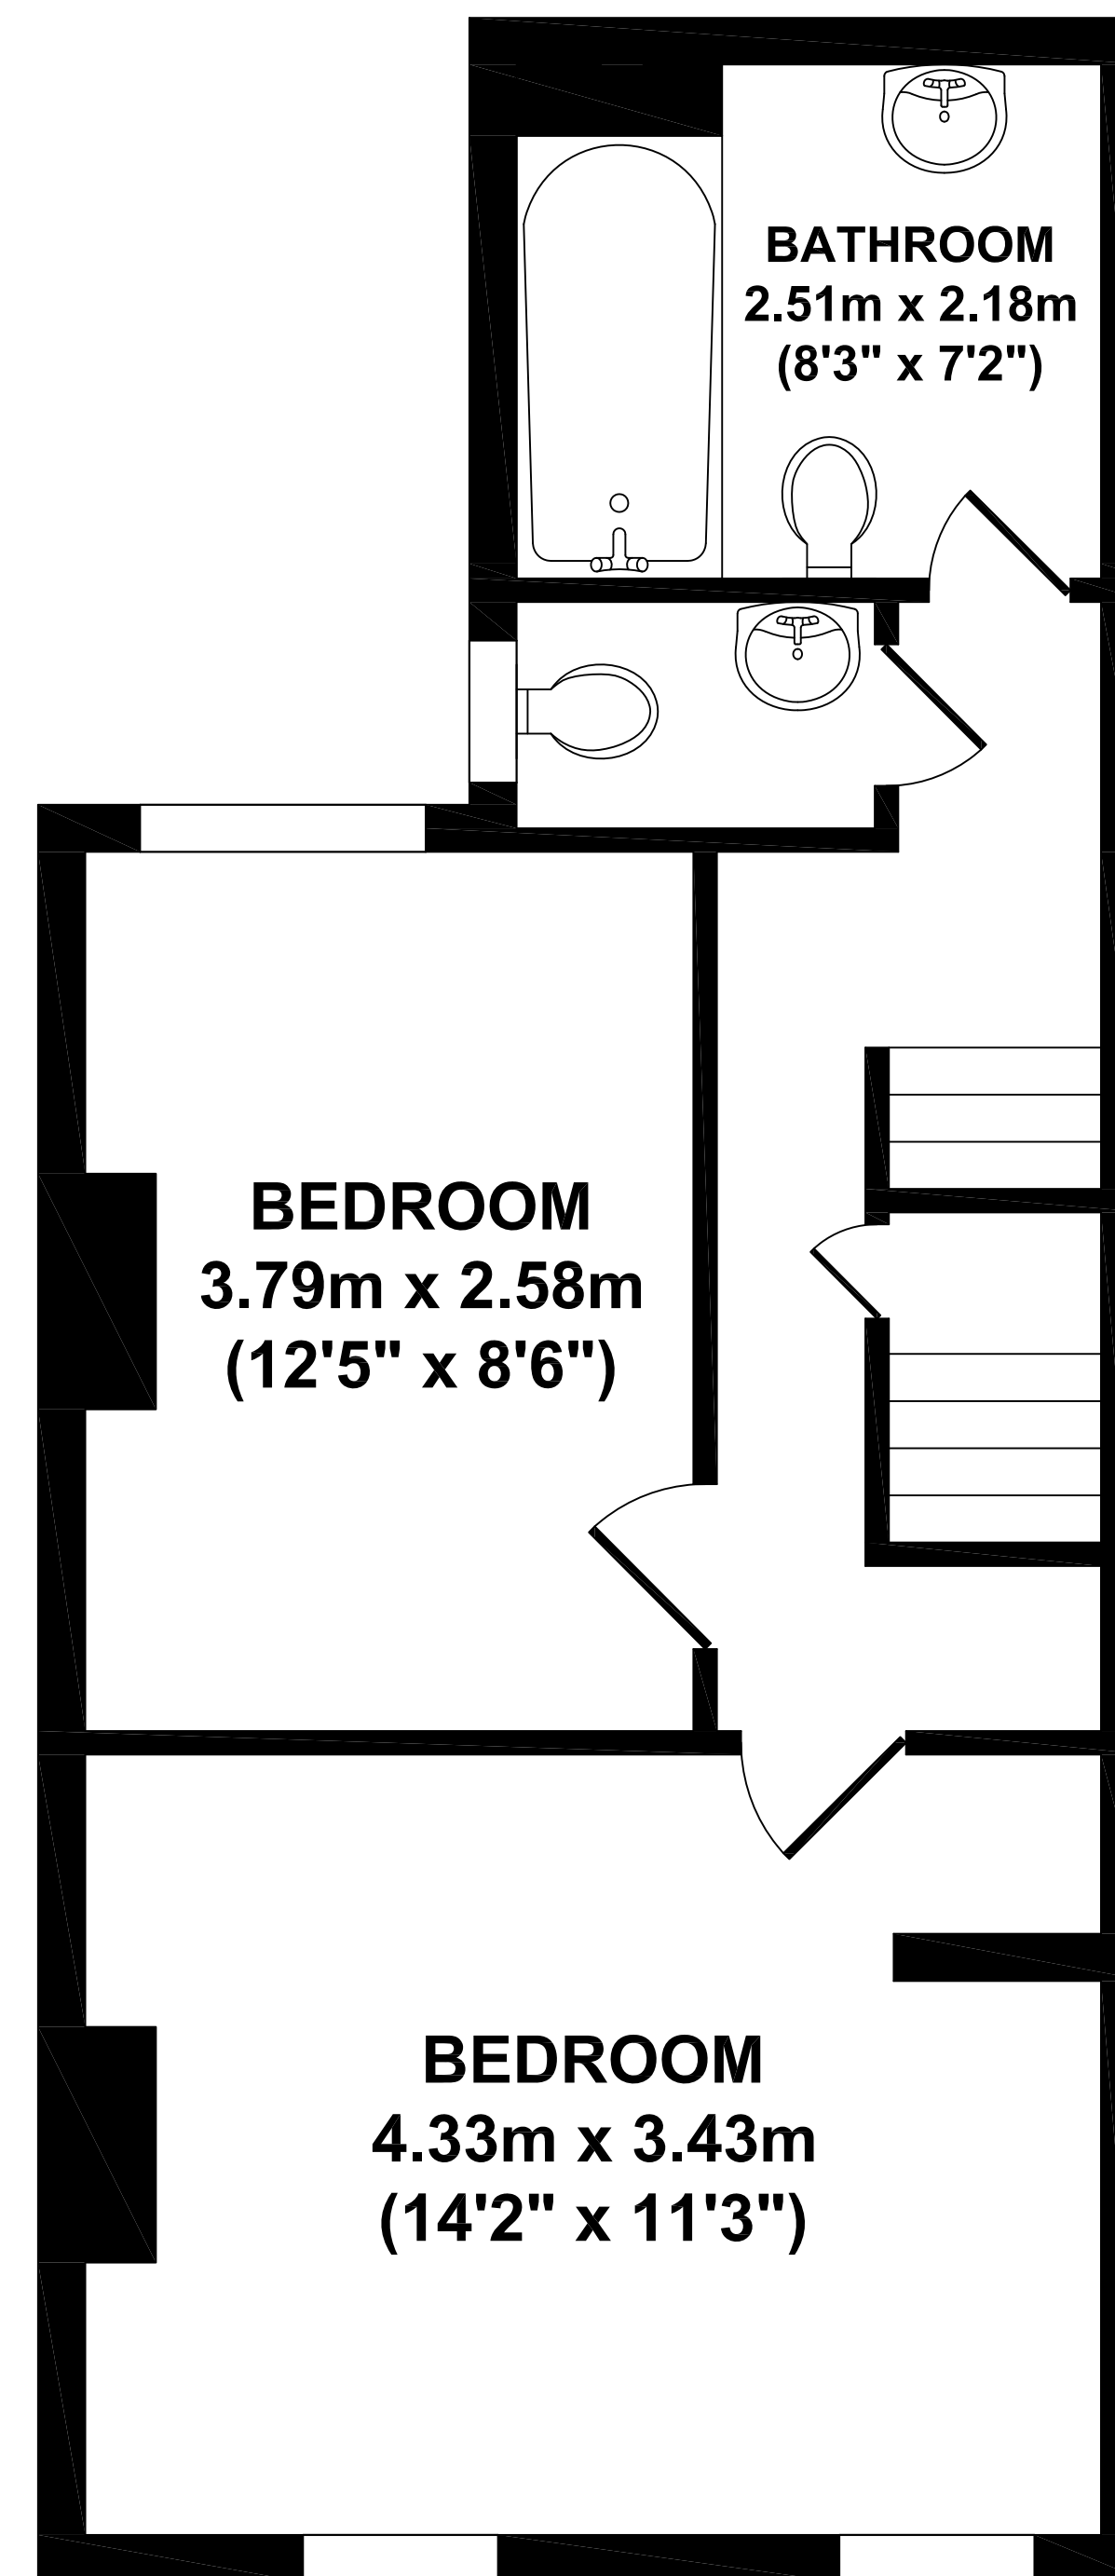

52 Teversal Avenue

GROUND FLOOR

FIRST FLOOR

SECOND FLOOR

- KEY:**
F = FRIDGE/FREEZER
W = WASHING MACHINE
D = DISH WASHER

Whilst every attempt has been made to ensure the accuracy of the floor plan contained here, measurements of doors, windows, rooms and any other items are approximate and no responsibility is taken for any error, omission, or mis-statement. This plan is for illustrative purposes only and should be used as such by any prospective purchaser. The services systems and appliance shown have not been tested and no guarantee as to their operability or efficiency can be given.