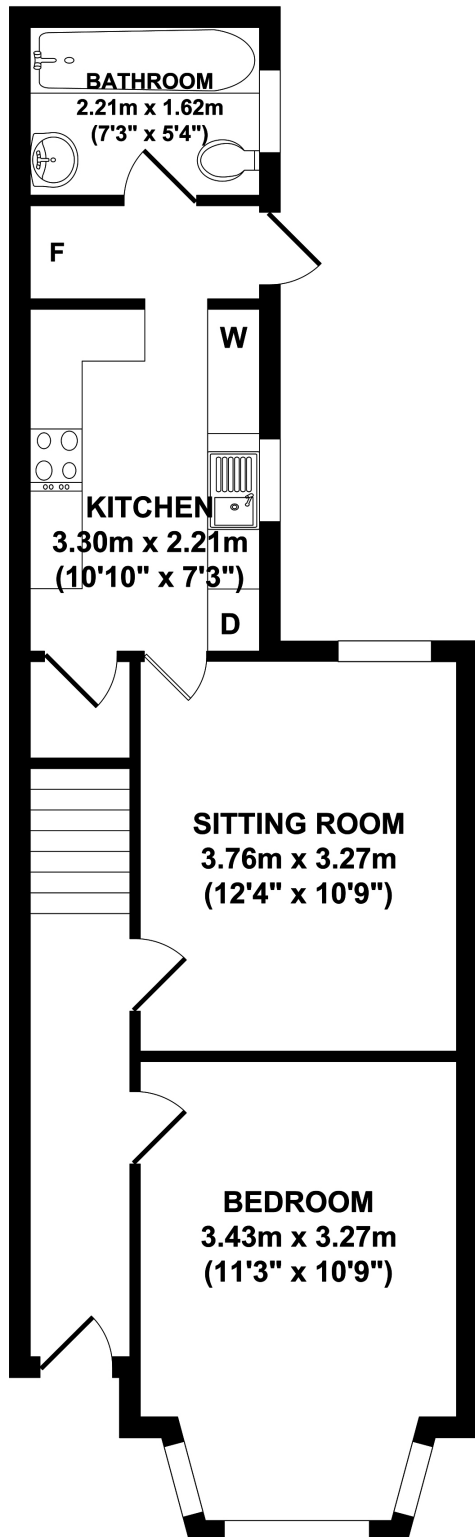

59 Rothesay Avenue

GROUND FLOOR

KEY:

- F = FRIDGE/FREEZER
- W = WASHING MACHINE
- D = DISH WASHER

FIRST FLOOR

Whilst every attempt has been made to ensure the accuracy of the floor plan contained here, measurements of doors, windows, rooms and any other items are approximate and no responsibility is taken for any error, omission, or mis-statement. This plan is for illustrative purposes only and should be used as such by any prospective purchaser. The services systems and appliance shown have not been tested and no guarantee as to their operability or efficiency can be given.