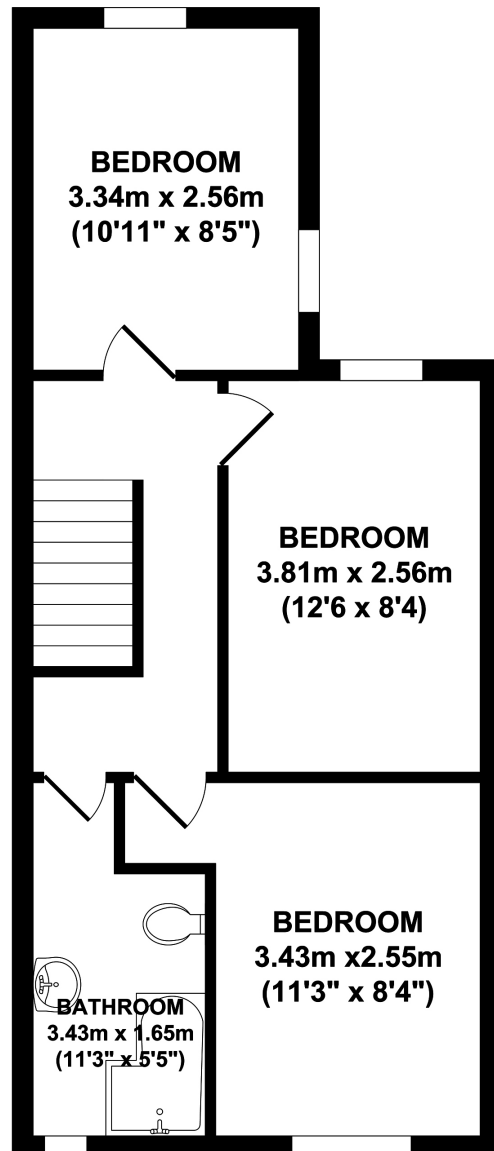

59 Rothesay Avenue

GROUND FLOOR

KEY:

- F = FRIDGE/FREEZER
- W = WASHING MACHINE
- D = DISH WASHER

FIRST FLOOR

Whilst every attempt has been made to ensure the accuracy of the floor plan contained here, measurements of doors, windows, rooms and any other items are approximate and no responsibility is taken for any error, omission, or mis-statement. This plan is for illustrative purposes only and should be used as such by any prospective purchaser. The services systems and appliance shown have not been tested and no guarantee as to their operability or efficiency can be given.