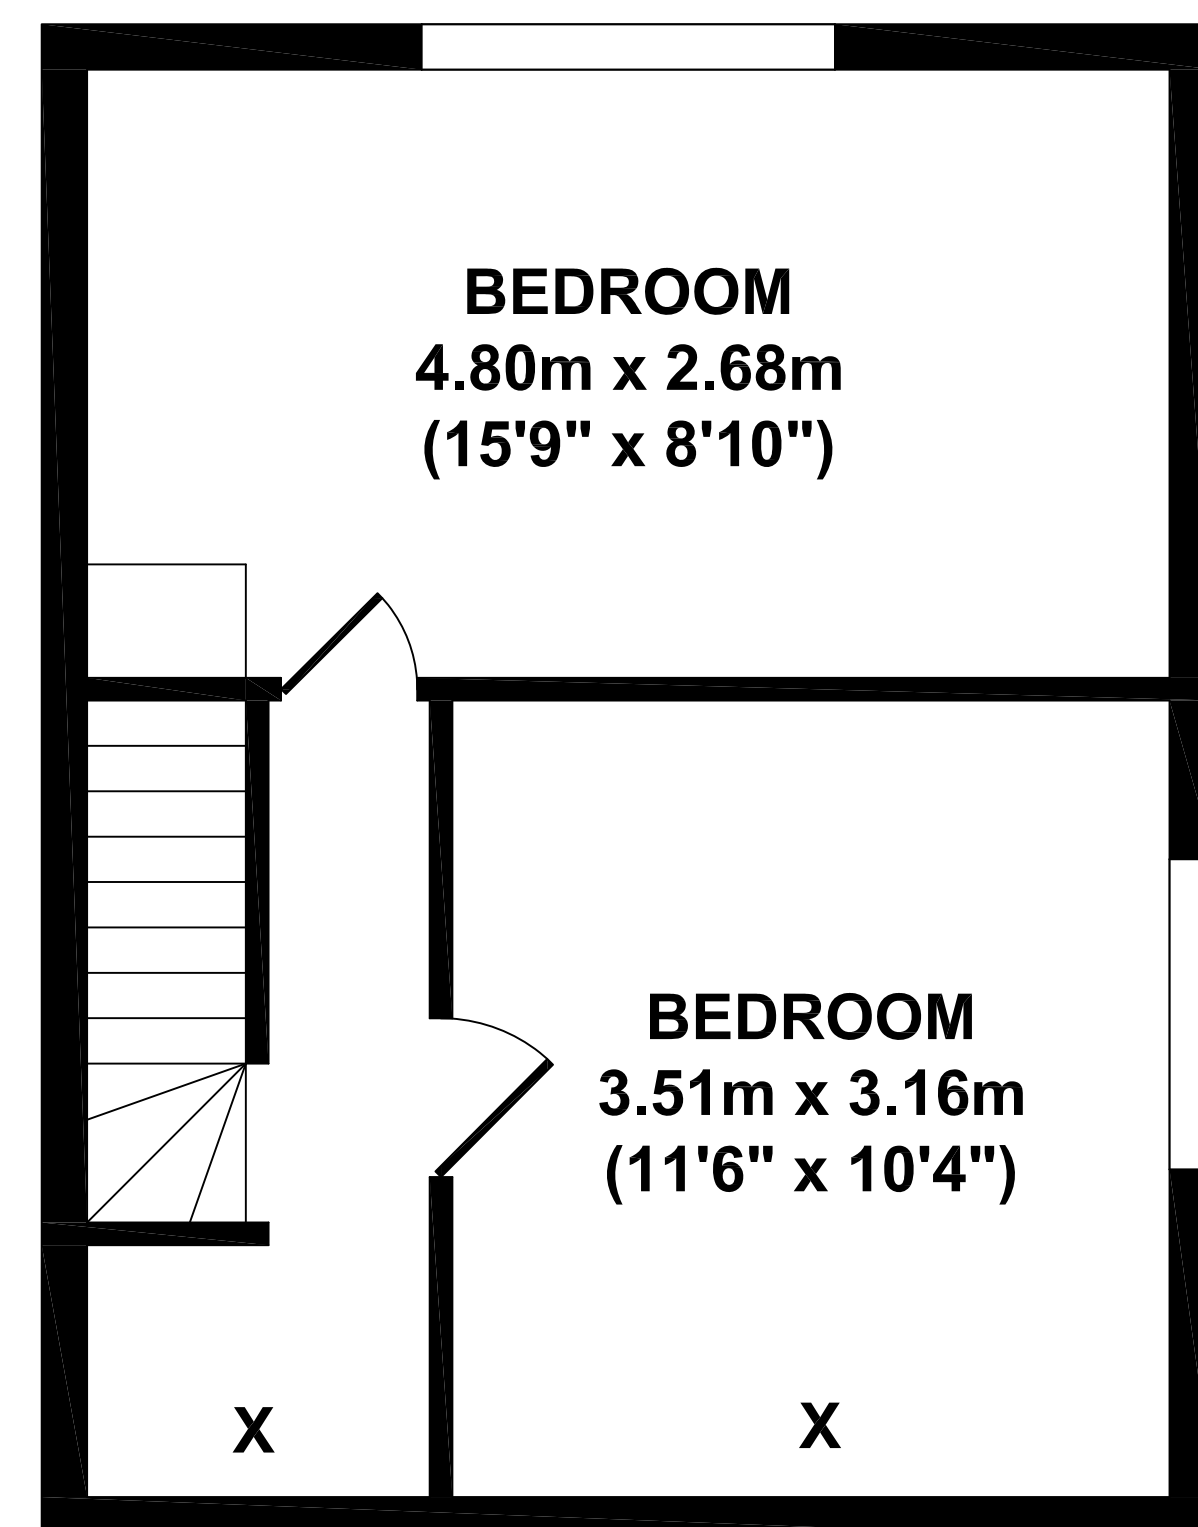

# 6 Teversal Avenue

GROUND FLOOR

FIRST FLOOR

SECOND FLOOR

**KEY:**

- F = FRIDGE/FREEZER
- W = WASHING MACHINE
- X = SKYLIGHT
- D = DISH WASHER

Whilst every attempt has been made to ensure the accuracy of the floor plan contained here, measurements of doors, windows, rooms and any other items are approximate and no responsibility is taken for any error, omission, or mis-statement. This plan is for illustrative purposes only and should be used as such by any prospective purchaser. The services systems and appliance shown have not been tested and no guarantee as to their operability or efficiency can be given.