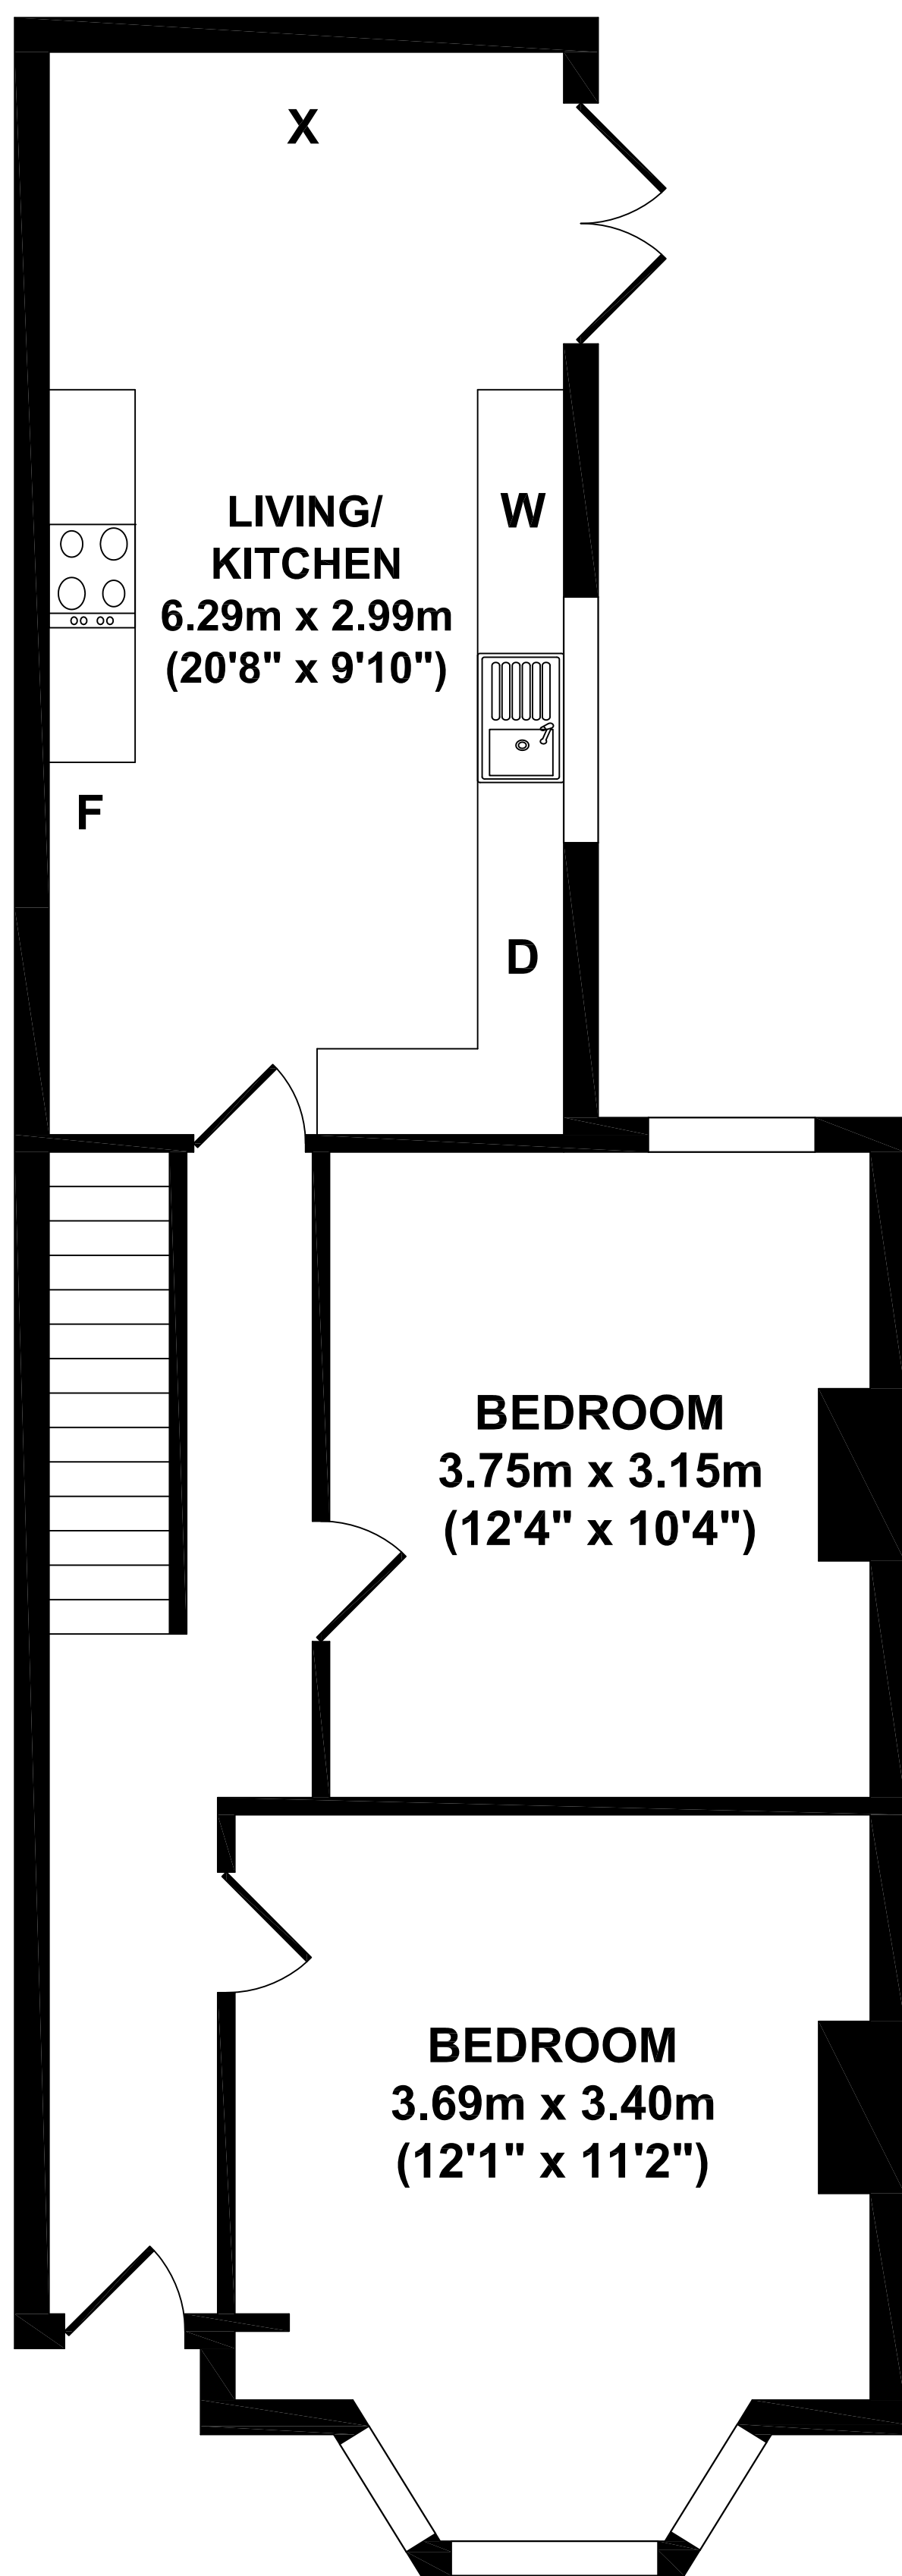

# 6 Teversal Avenue

GROUND FLOOR

FIRST FLOOR

SECOND FLOOR

**KEY:**

- F = FRIDGE/FREEZER
- W = WASHING MACHINE
- X = SKYLIGHT
- D = DISH WASHER

Whilst every attempt has been made to ensure the accuracy of the floor plan contained here, measurements of doors, windows, rooms and any other items are approximate and no responsibility is taken for any error, omission, or mis-statement. This plan is for illustrative purposes only and should be used as such by any prospective purchaser. The services systems and appliance shown have not been tested and no guarantee as to their operability or efficiency can be given.