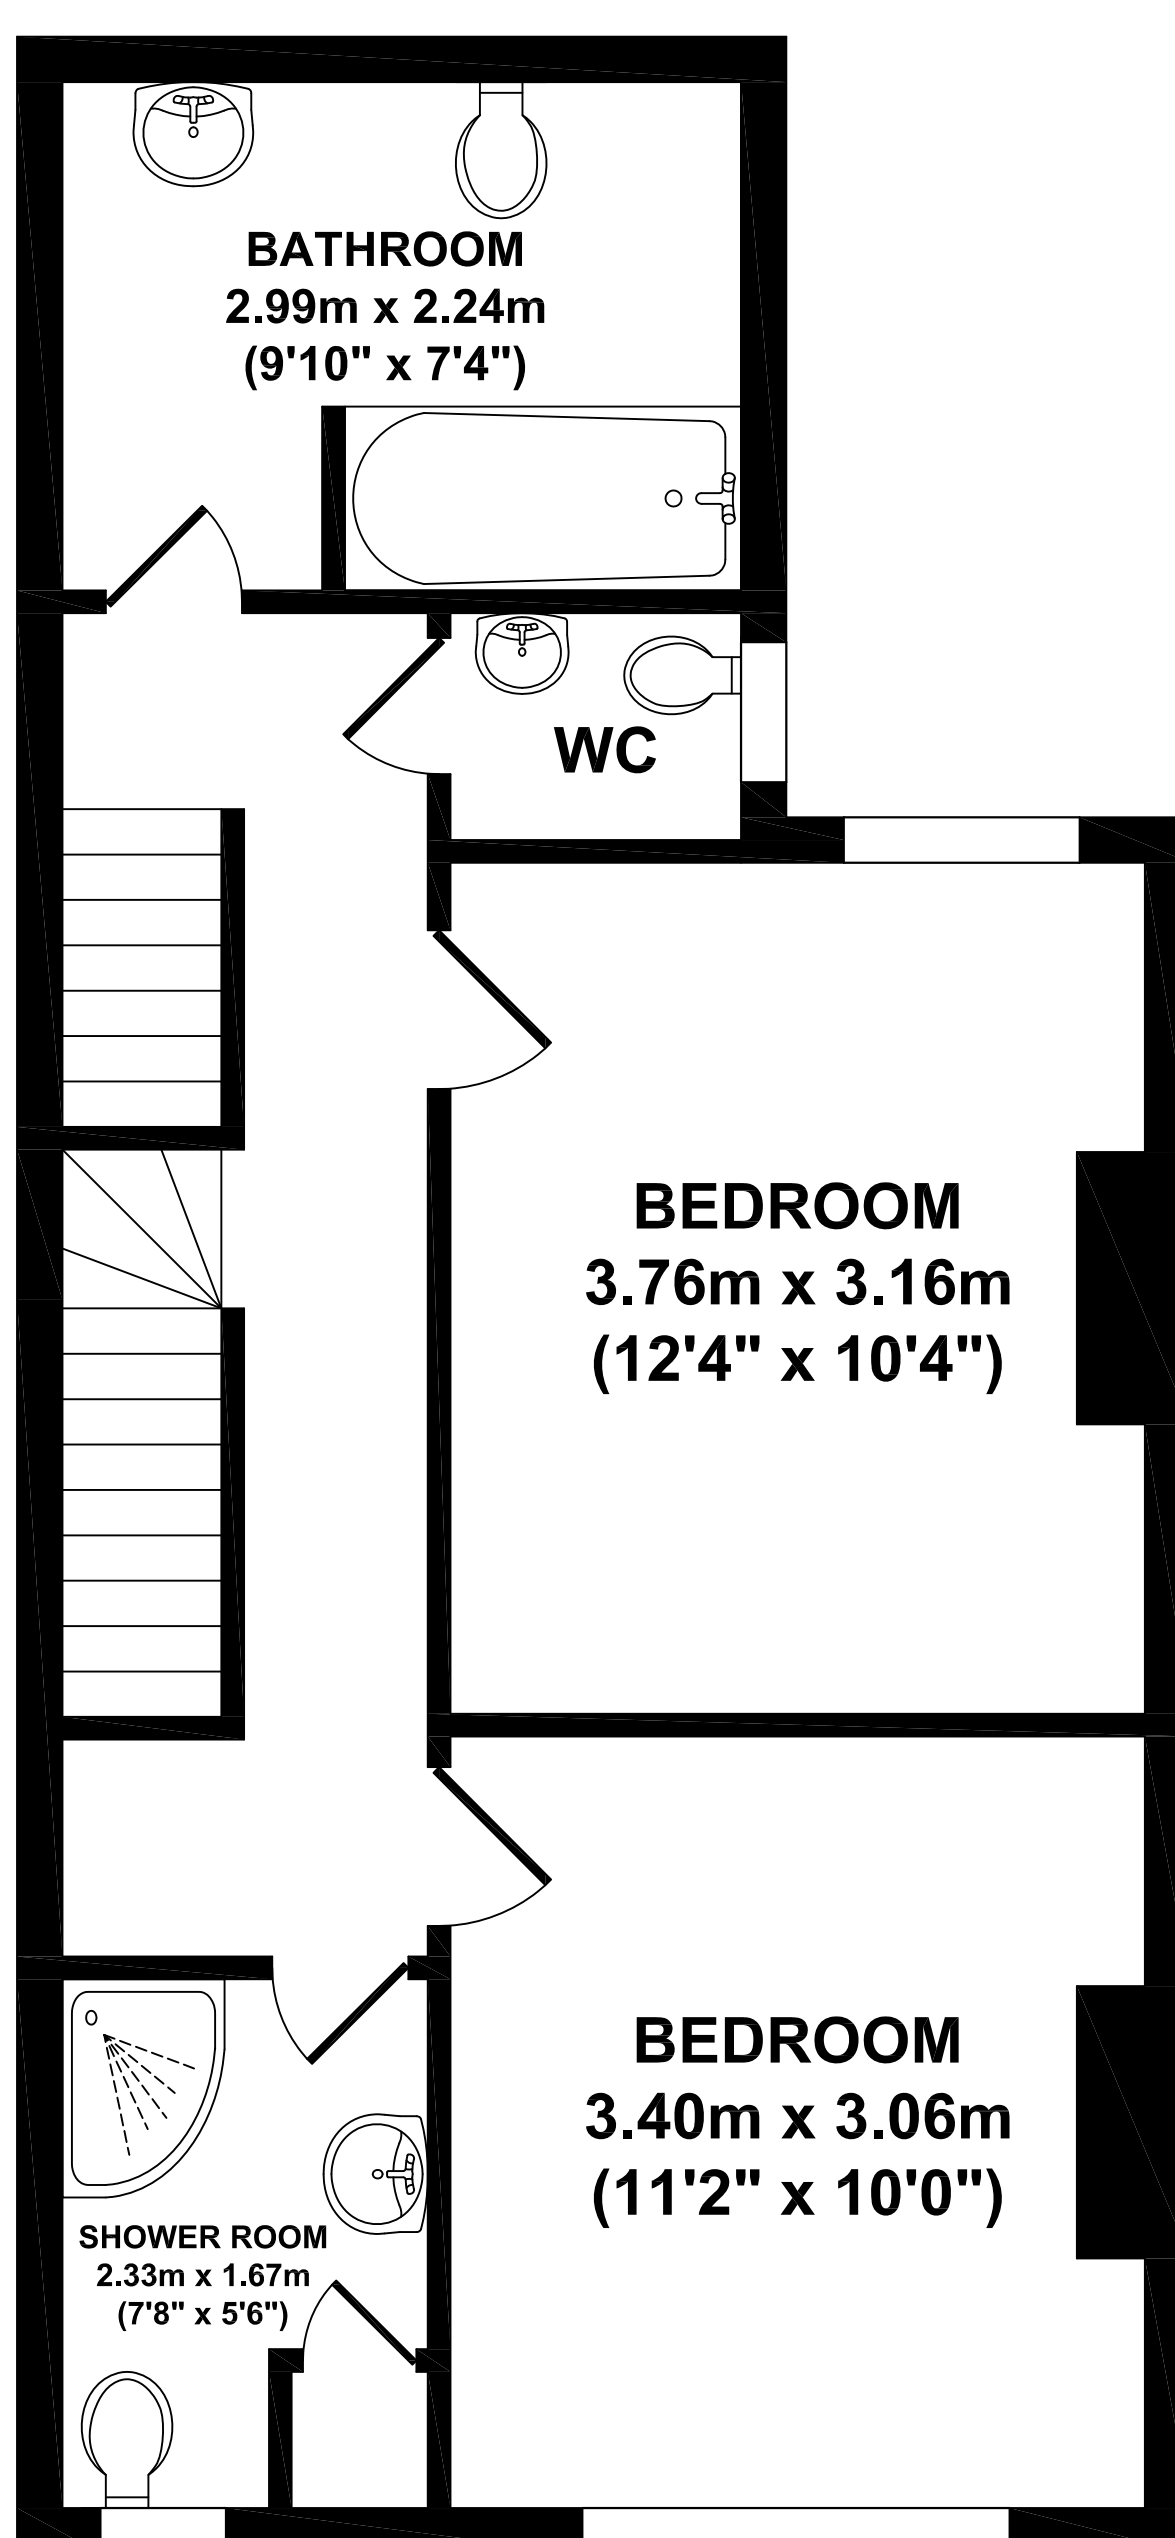

# 6 Teversal Avenue

GROUND FLOOR

FIRST FLOOR

SECOND FLOOR

**KEY:**

- F = FRIDGE/FREEZER
- W = WASHING MACHINE
- X = SKYLIGHT
- D = DISH WASHER

Whilst every attempt has been made to ensure the accuracy of the floor plan contained here, measurements of doors, windows, rooms and any other items are approximate and no responsibility is taken for any error, omission, or mis-statement. This plan is for illustrative purposes only and should be used as such by any prospective purchaser. The services systems and appliance shown have not been tested and no guarantee as to their operability or efficiency can be given.