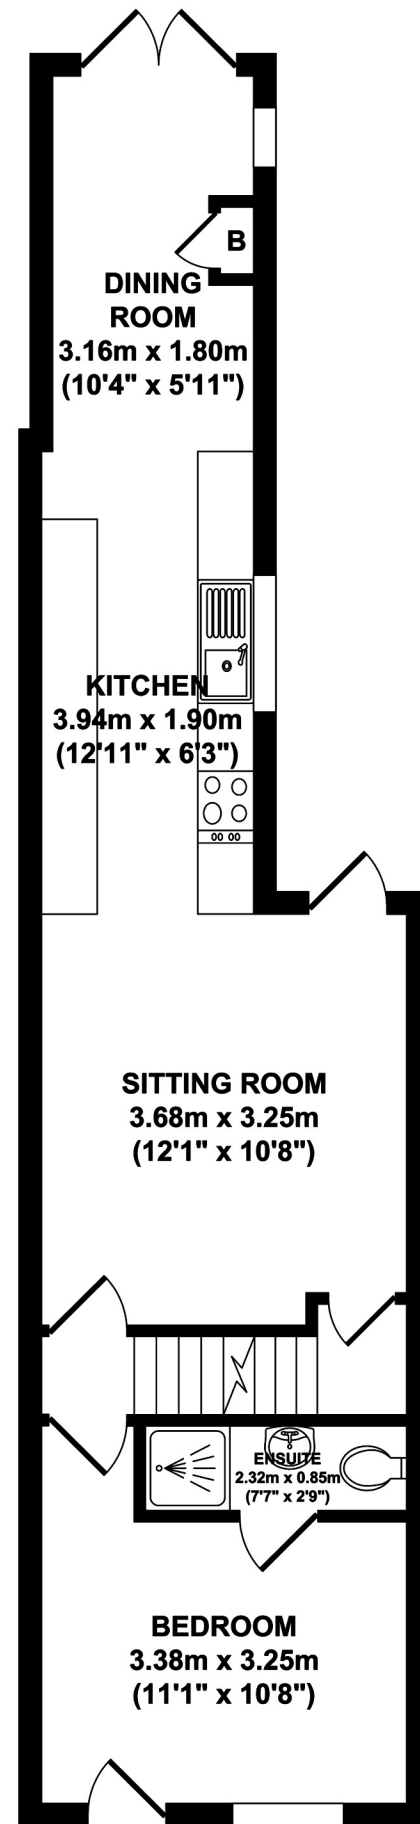

71 Station Street

KEY :
B = BOILER
X = SKYLIGHT

----- RESTRICTED HEAD HEIGHT

BASEMENT

GROUND FLOOR

FIRST FLOOR

ROOF ROOM

Whilst every attempt has been made to ensure the accuracy of the floor plan contained here, measurements of doors, windows, rooms and any other items are approximate and no responsibility is taken for any error, omission, or mis-statement. This plan is for illustrative purposes only and should be used as such by any prospective purchaser. The services systems and appliance shown have not been tested and no guarantee as to their operability or efficiency can be given.