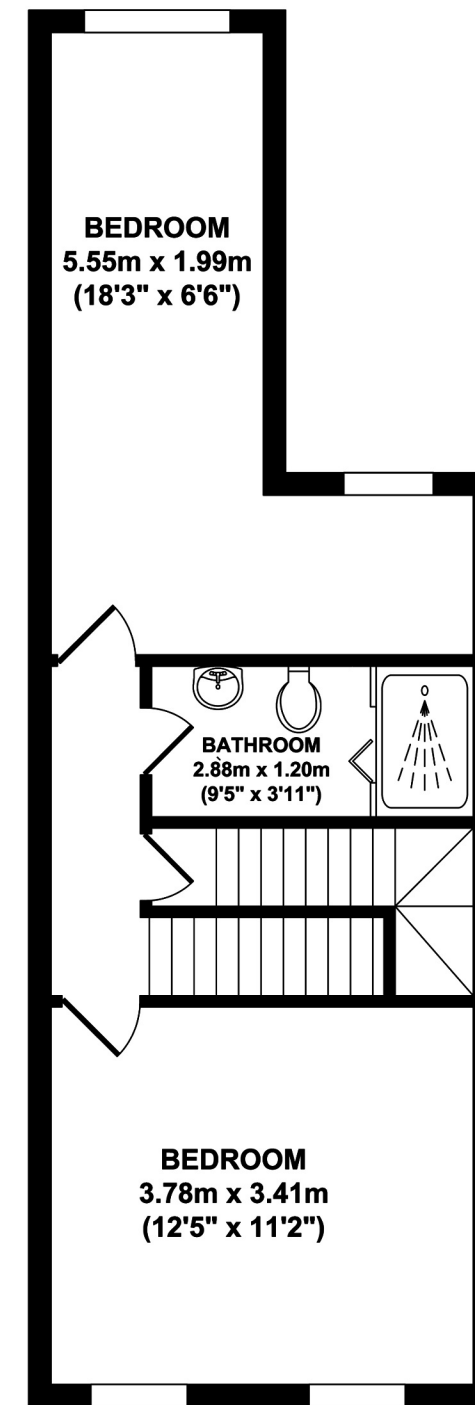

71 Station Street

KEY :
B = BOILER
X = SKYLIGHT

----- RESTRICTED HEAD HEIGHT

BASEMENT

GROUND FLOOR

FIRST FLOOR

ROOF ROOM

Whilst every attempt has been made to ensure the accuracy of the floor plan contained here, measurements of doors, windows, rooms and any other items are approximate and no responsibility is taken for any error, omission, or mis-statement. This plan is for illustrative purposes only and should be used as such by any prospective purchaser. The services systems and appliance shown have not been tested and no guarantee as to their operability or efficiency can be given.