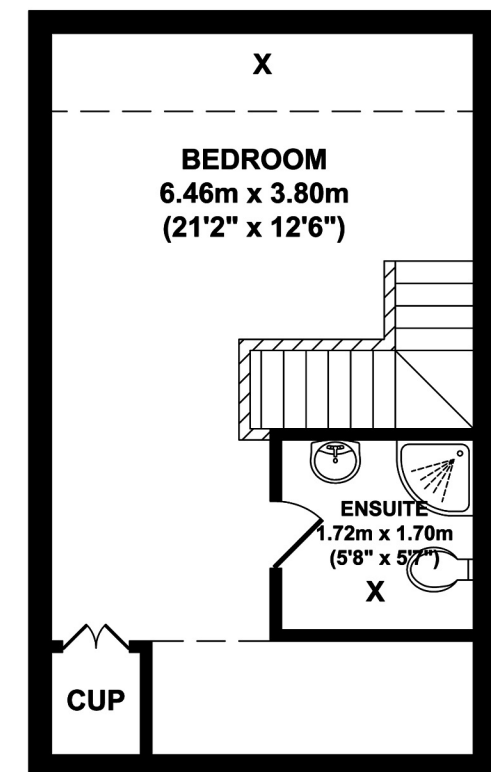

71 Station Street

KEY :
B = BOILER
X = SKYLIGHT

----- RESTRICTED HEAD HEIGHT

BASEMENT

GROUND FLOOR

FIRST FLOOR

ROOF ROOM

Whilst every attempt has been made to ensure the accuracy of the floor plan contained here, measurements of doors, windows, rooms and any other items are approximate and no responsibility is taken for any error, omission, or mis-statement. This plan is for illustrative purposes only and should be used as such by any prospective purchaser. The services systems and appliance shown have not been tested and no guarantee as to their operability or efficiency can be given.