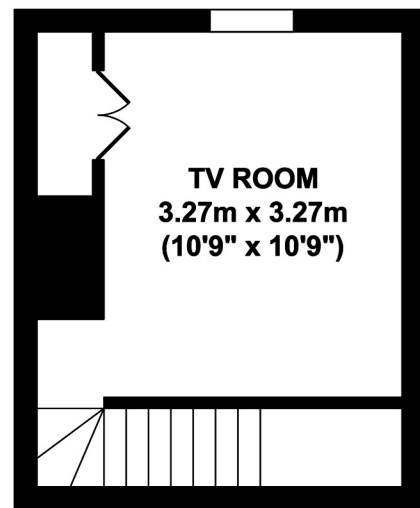

71 Station Street

KEY :
B = BOILER
X = SKYLIGHT

----- RESTRICTED HEAD HEIGHT

BASEMENT

GROUND FLOOR

FIRST FLOOR

ROOF ROOM

Whilst every attempt has been made to ensure the accuracy of the floor plan contained here, measurements of doors, windows, rooms and any other items are approximate and no responsibility is taken for any error, omission, or mis-statement. This plan is for illustrative purposes only and should be used as such by any prospective purchaser. The services systems and appliance shown have not been tested and no guarantee as to their operability or efficiency can be given.