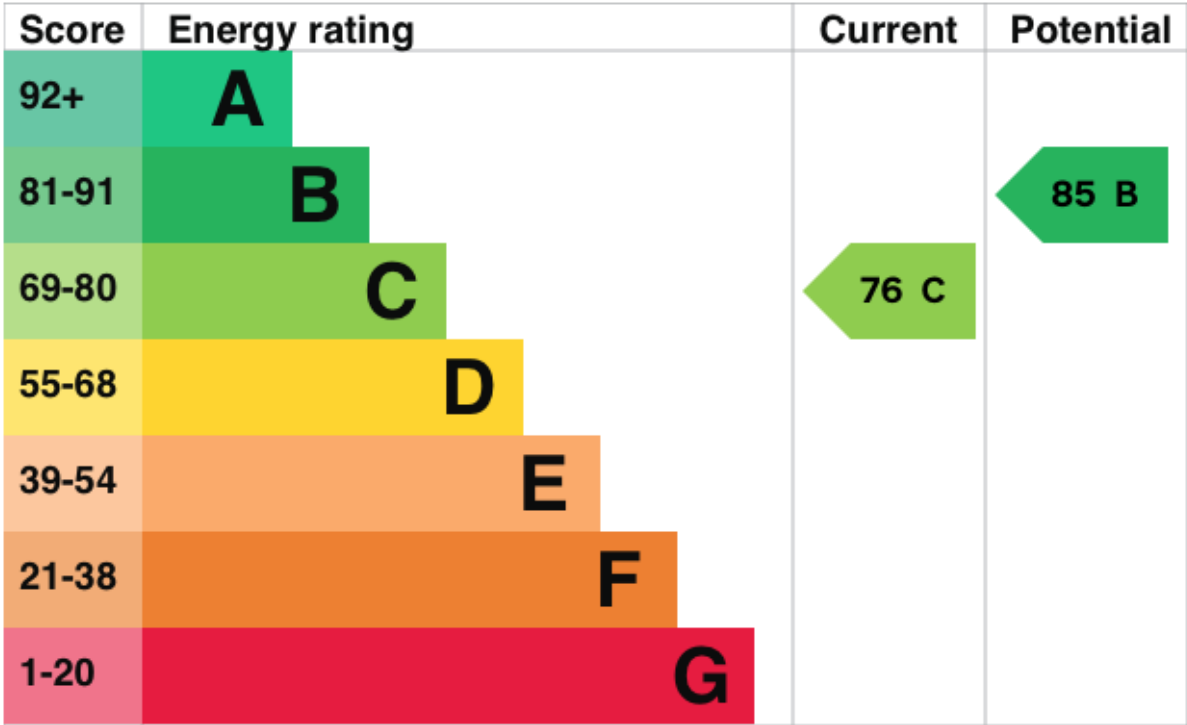

40 Bute Avenue NOTTINGHAM NG7 1QA		Energy rating C
Valid until 4 October 2032	Certificate number 2712-1221-3130-0833-5226	

Property type	end-terrace house
Total floor area	111 square metres

Energy rating and score

This property's current energy rating is C. It has the potential to be B.

[See how to improve this property's energy efficiency.](#)

The graph shows this property's current and potential energy rating.