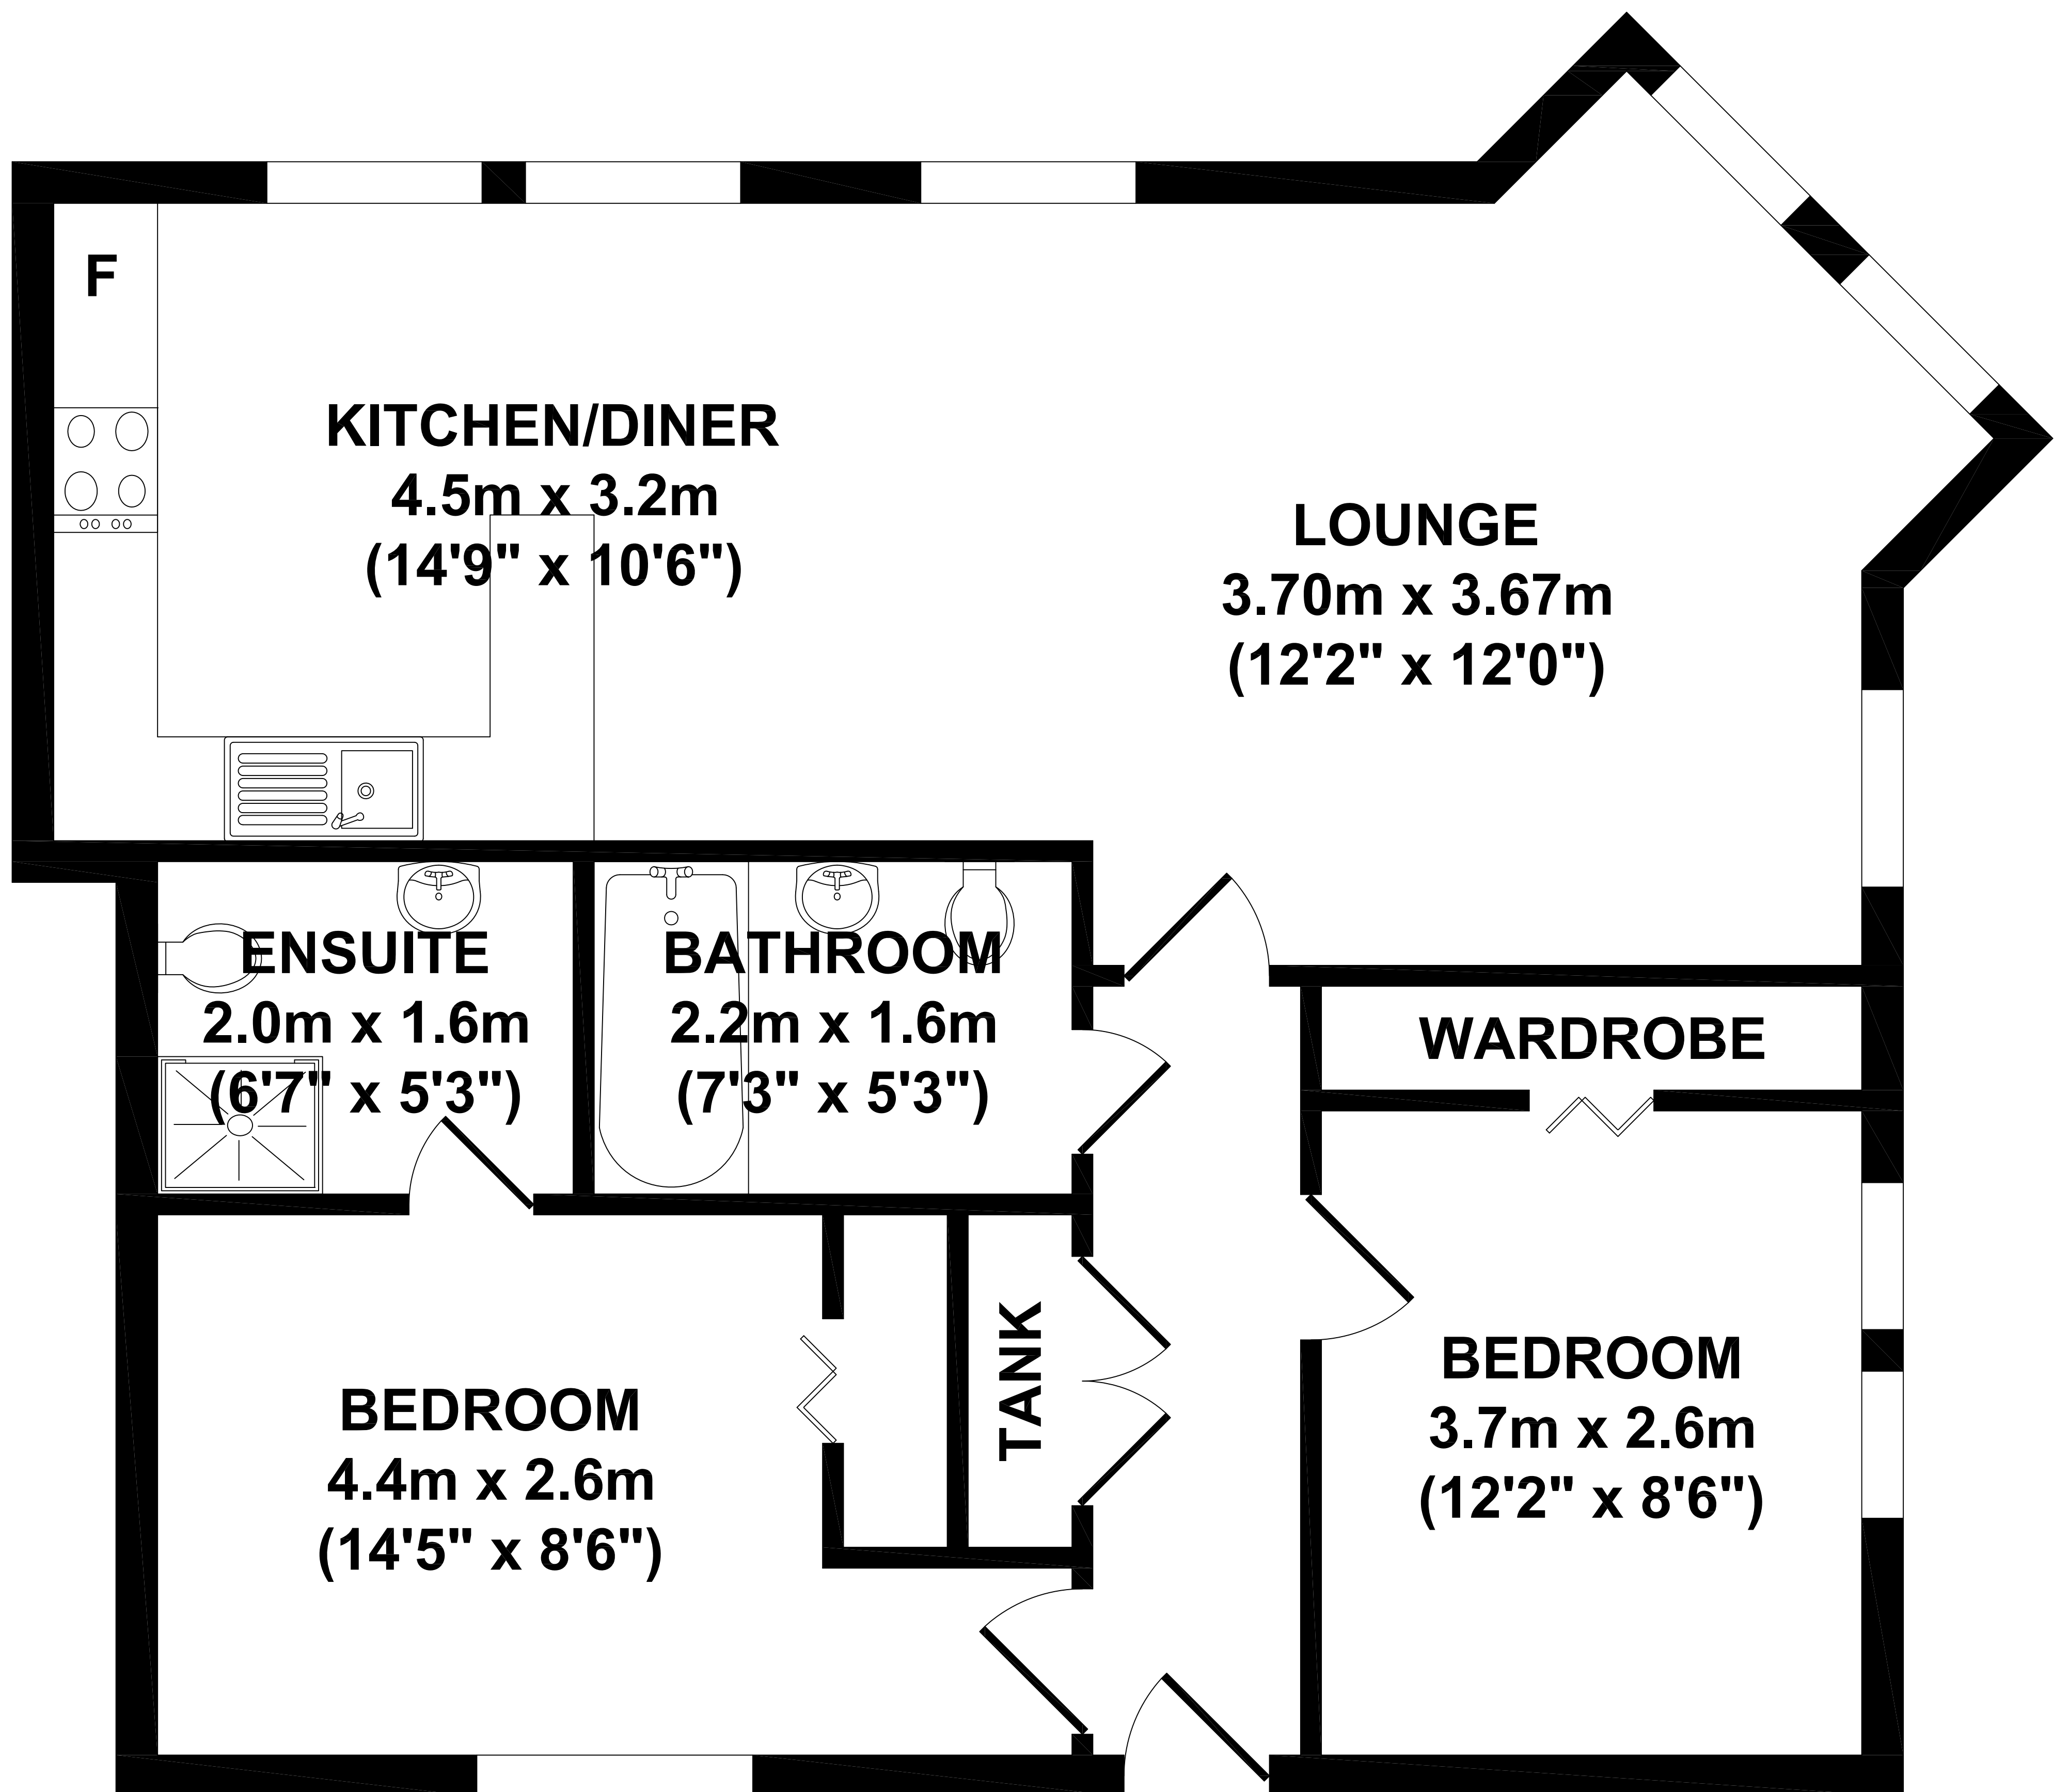

Flat 3 Cottesmore Road, Nottingham

KEY:

F = FRIDGE/FREEZER

Whilst every attempt has been made to ensure the accuracy of the floor plan contained here, measurements of doors, windows, rooms and any other items are approximate and no responsibility is taken for any error, omission, or mis-statement. This plan is for illustrative purposes only and should be used as such by any prospective purchaser. The services systems and appliance shown have not been tested and no guarantee as to their operability or efficiency can be given.