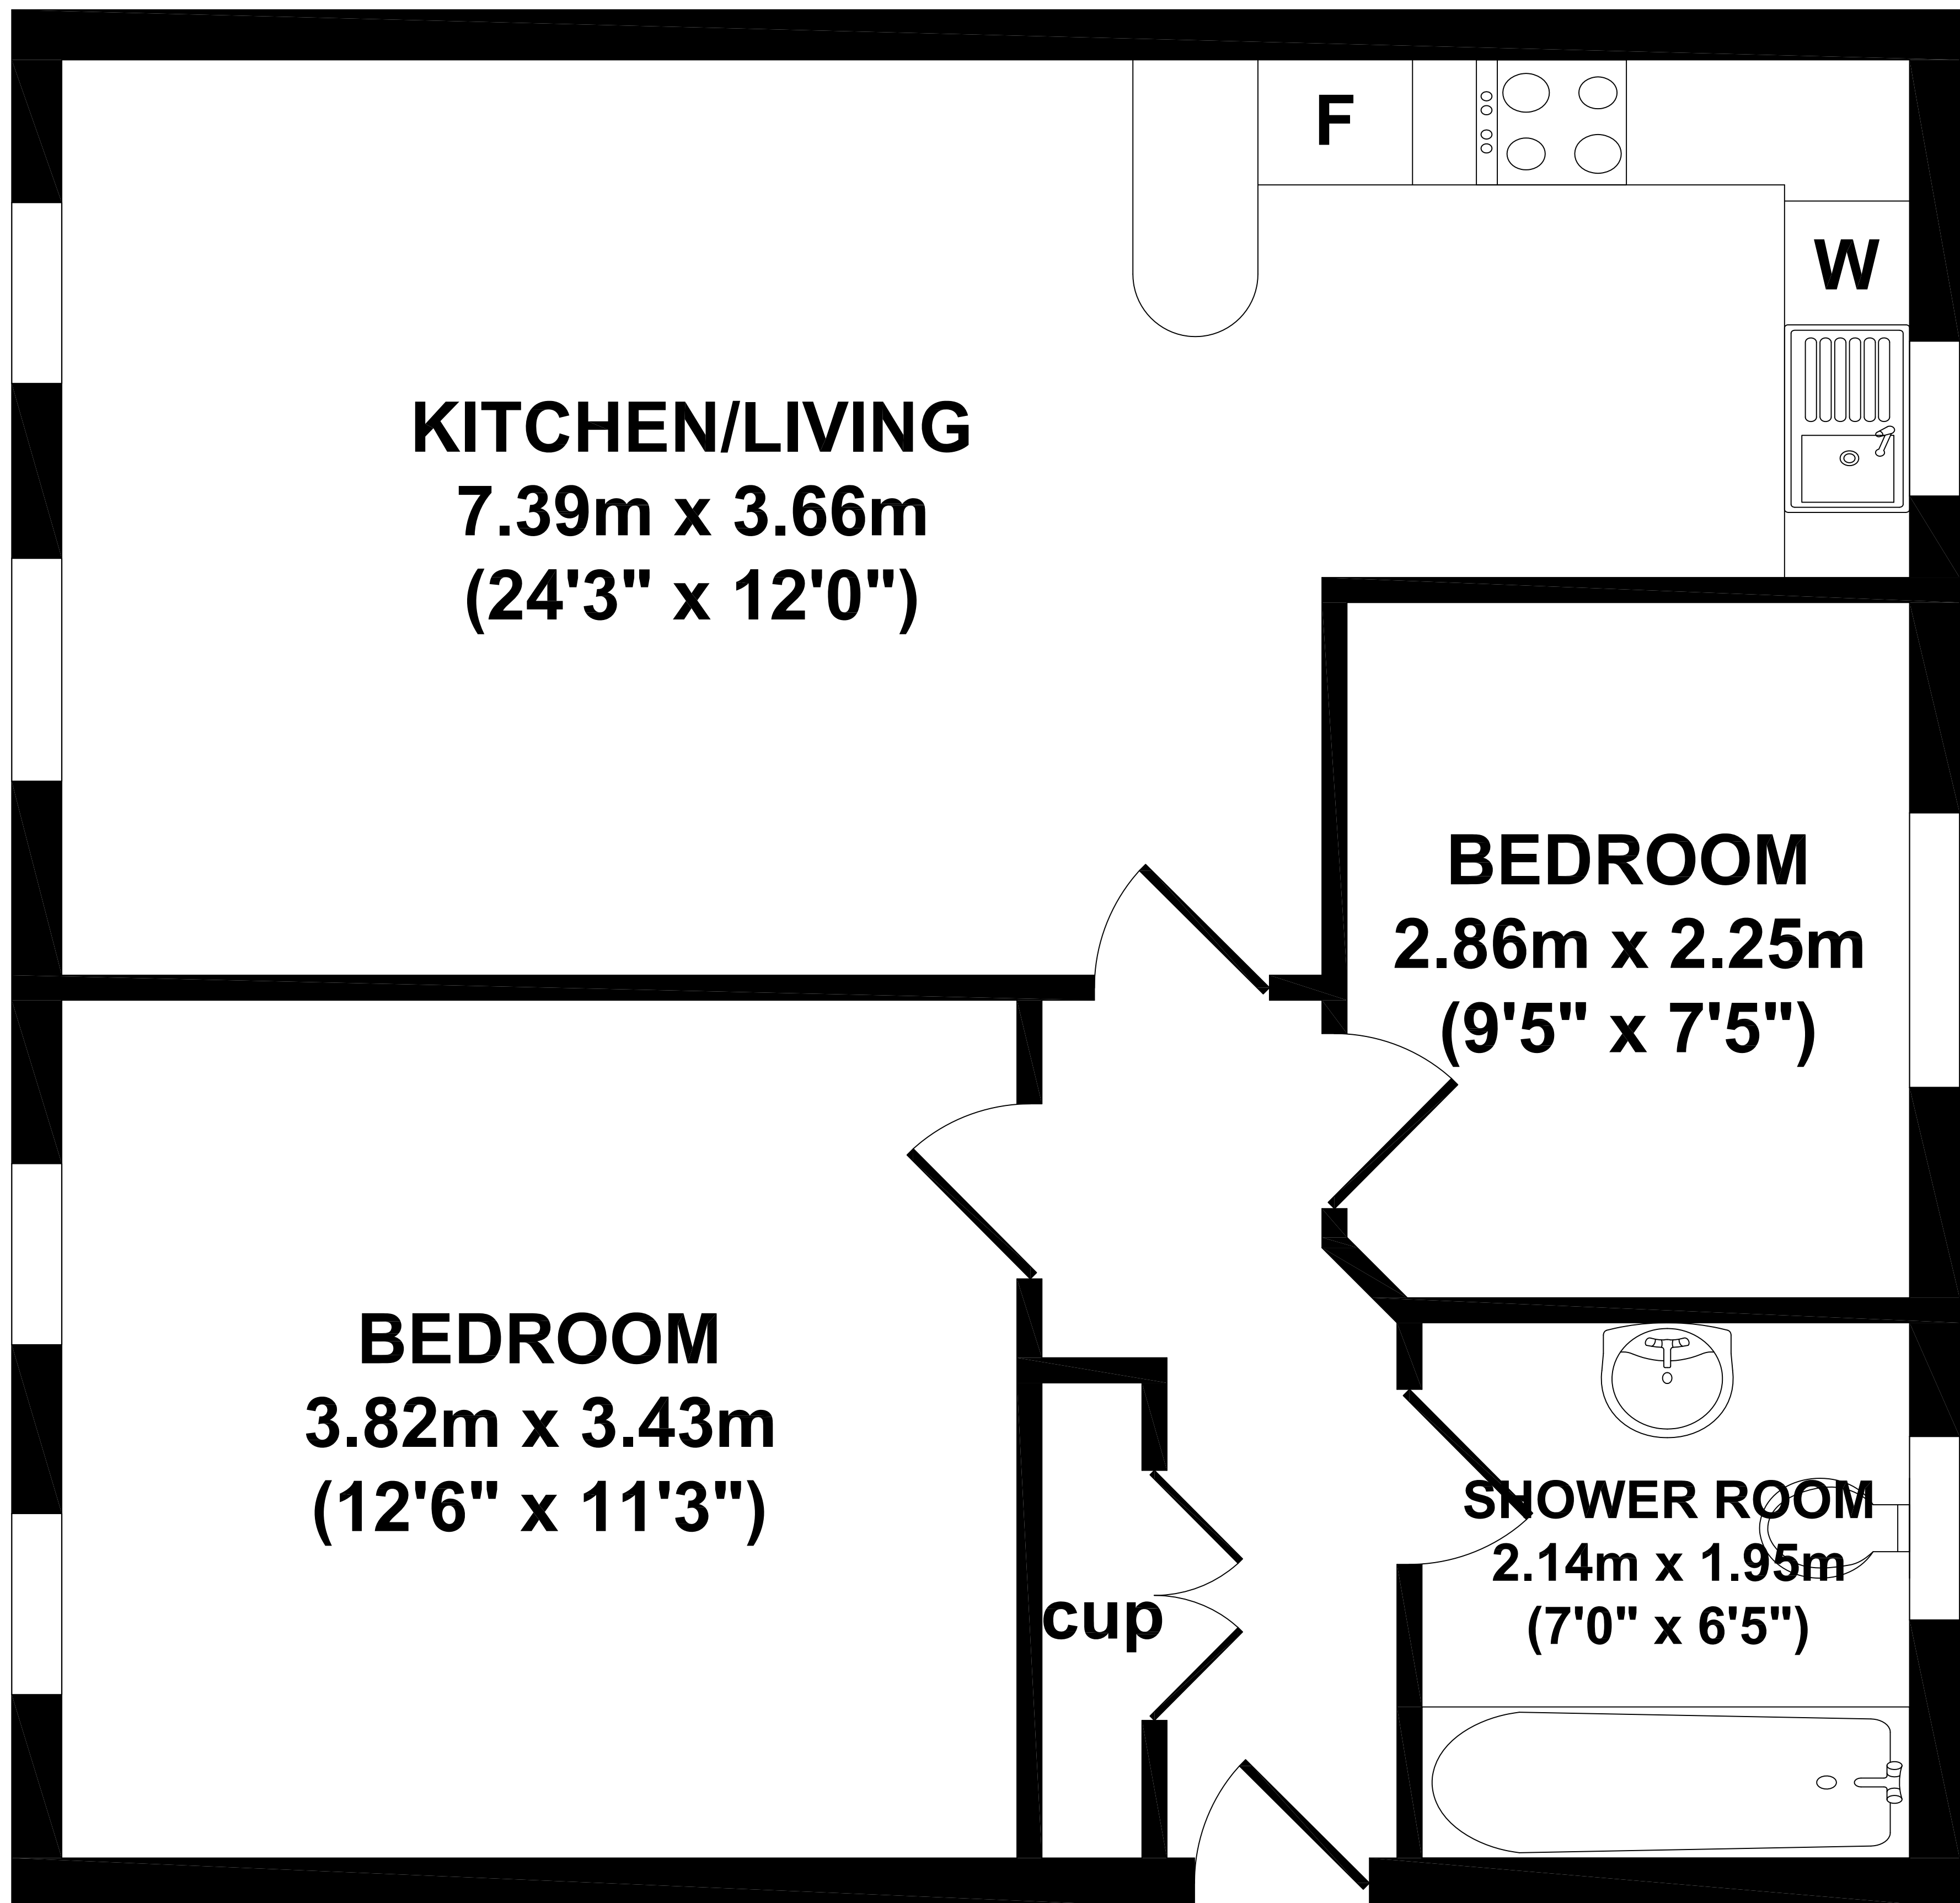

Flat 4, Cottesmore Road

KEY:

F = FRIDGE/FREEZER

W = WASHING MACHINE

Whilst every attempt has been made to ensure the accuracy of the floor plan contained here, measurements of doors, windows, rooms and any other items are approximate and no responsibility is taken for any error, omission, or mis-statement. This plan is for illustrative purposes only and should be used as such by any prospective purchaser. The services systems and appliance shown have not been tested and no guarantee as to their operability or efficiency can be given.