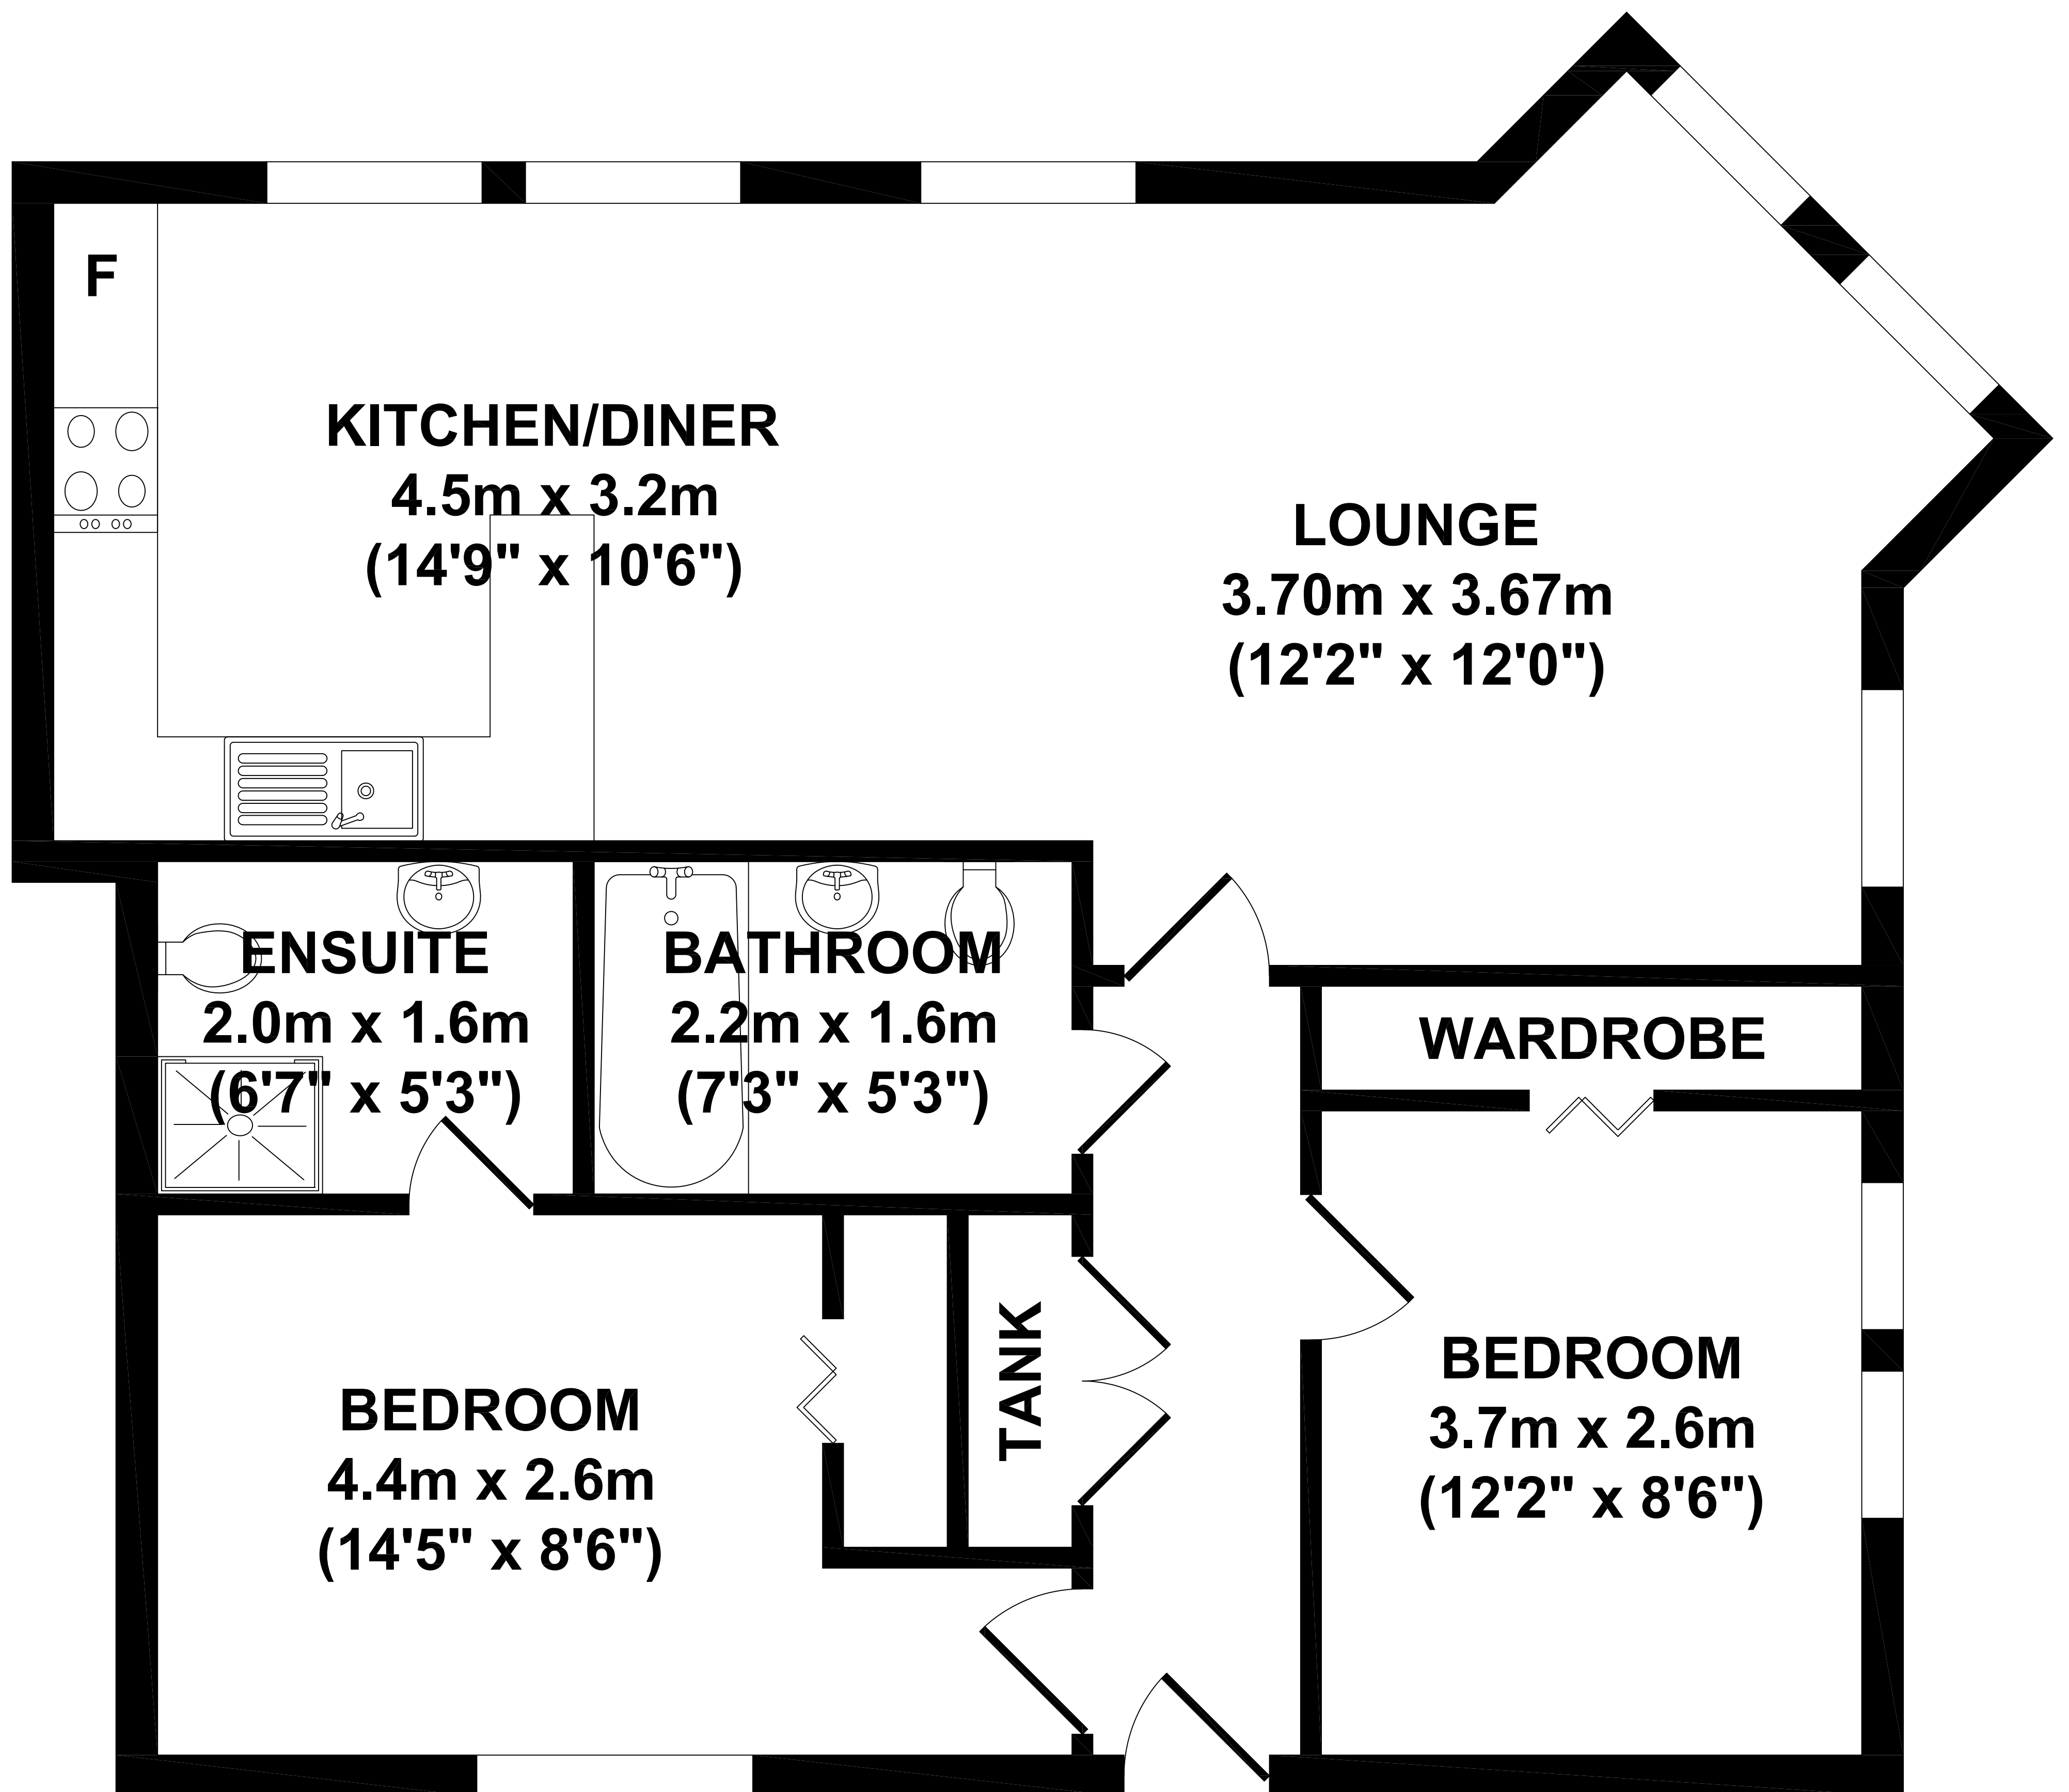

# Flat 5 Cottesmore Road, Nottingham

**KEY:**

**F = FRIDGE/FREEZER**

Whilst every attempt has been made to ensure the accuracy of the floor plan contained here, measurements of doors, windows, rooms and any other items are approximate and no responsibility is taken for any error, omission, or mis-statement. This plan is for illustrative purposes only and should be used as such by any prospective purchaser. The services systems and appliance shown have not been tested and no guarantee as to their operability or efficiency can be given.