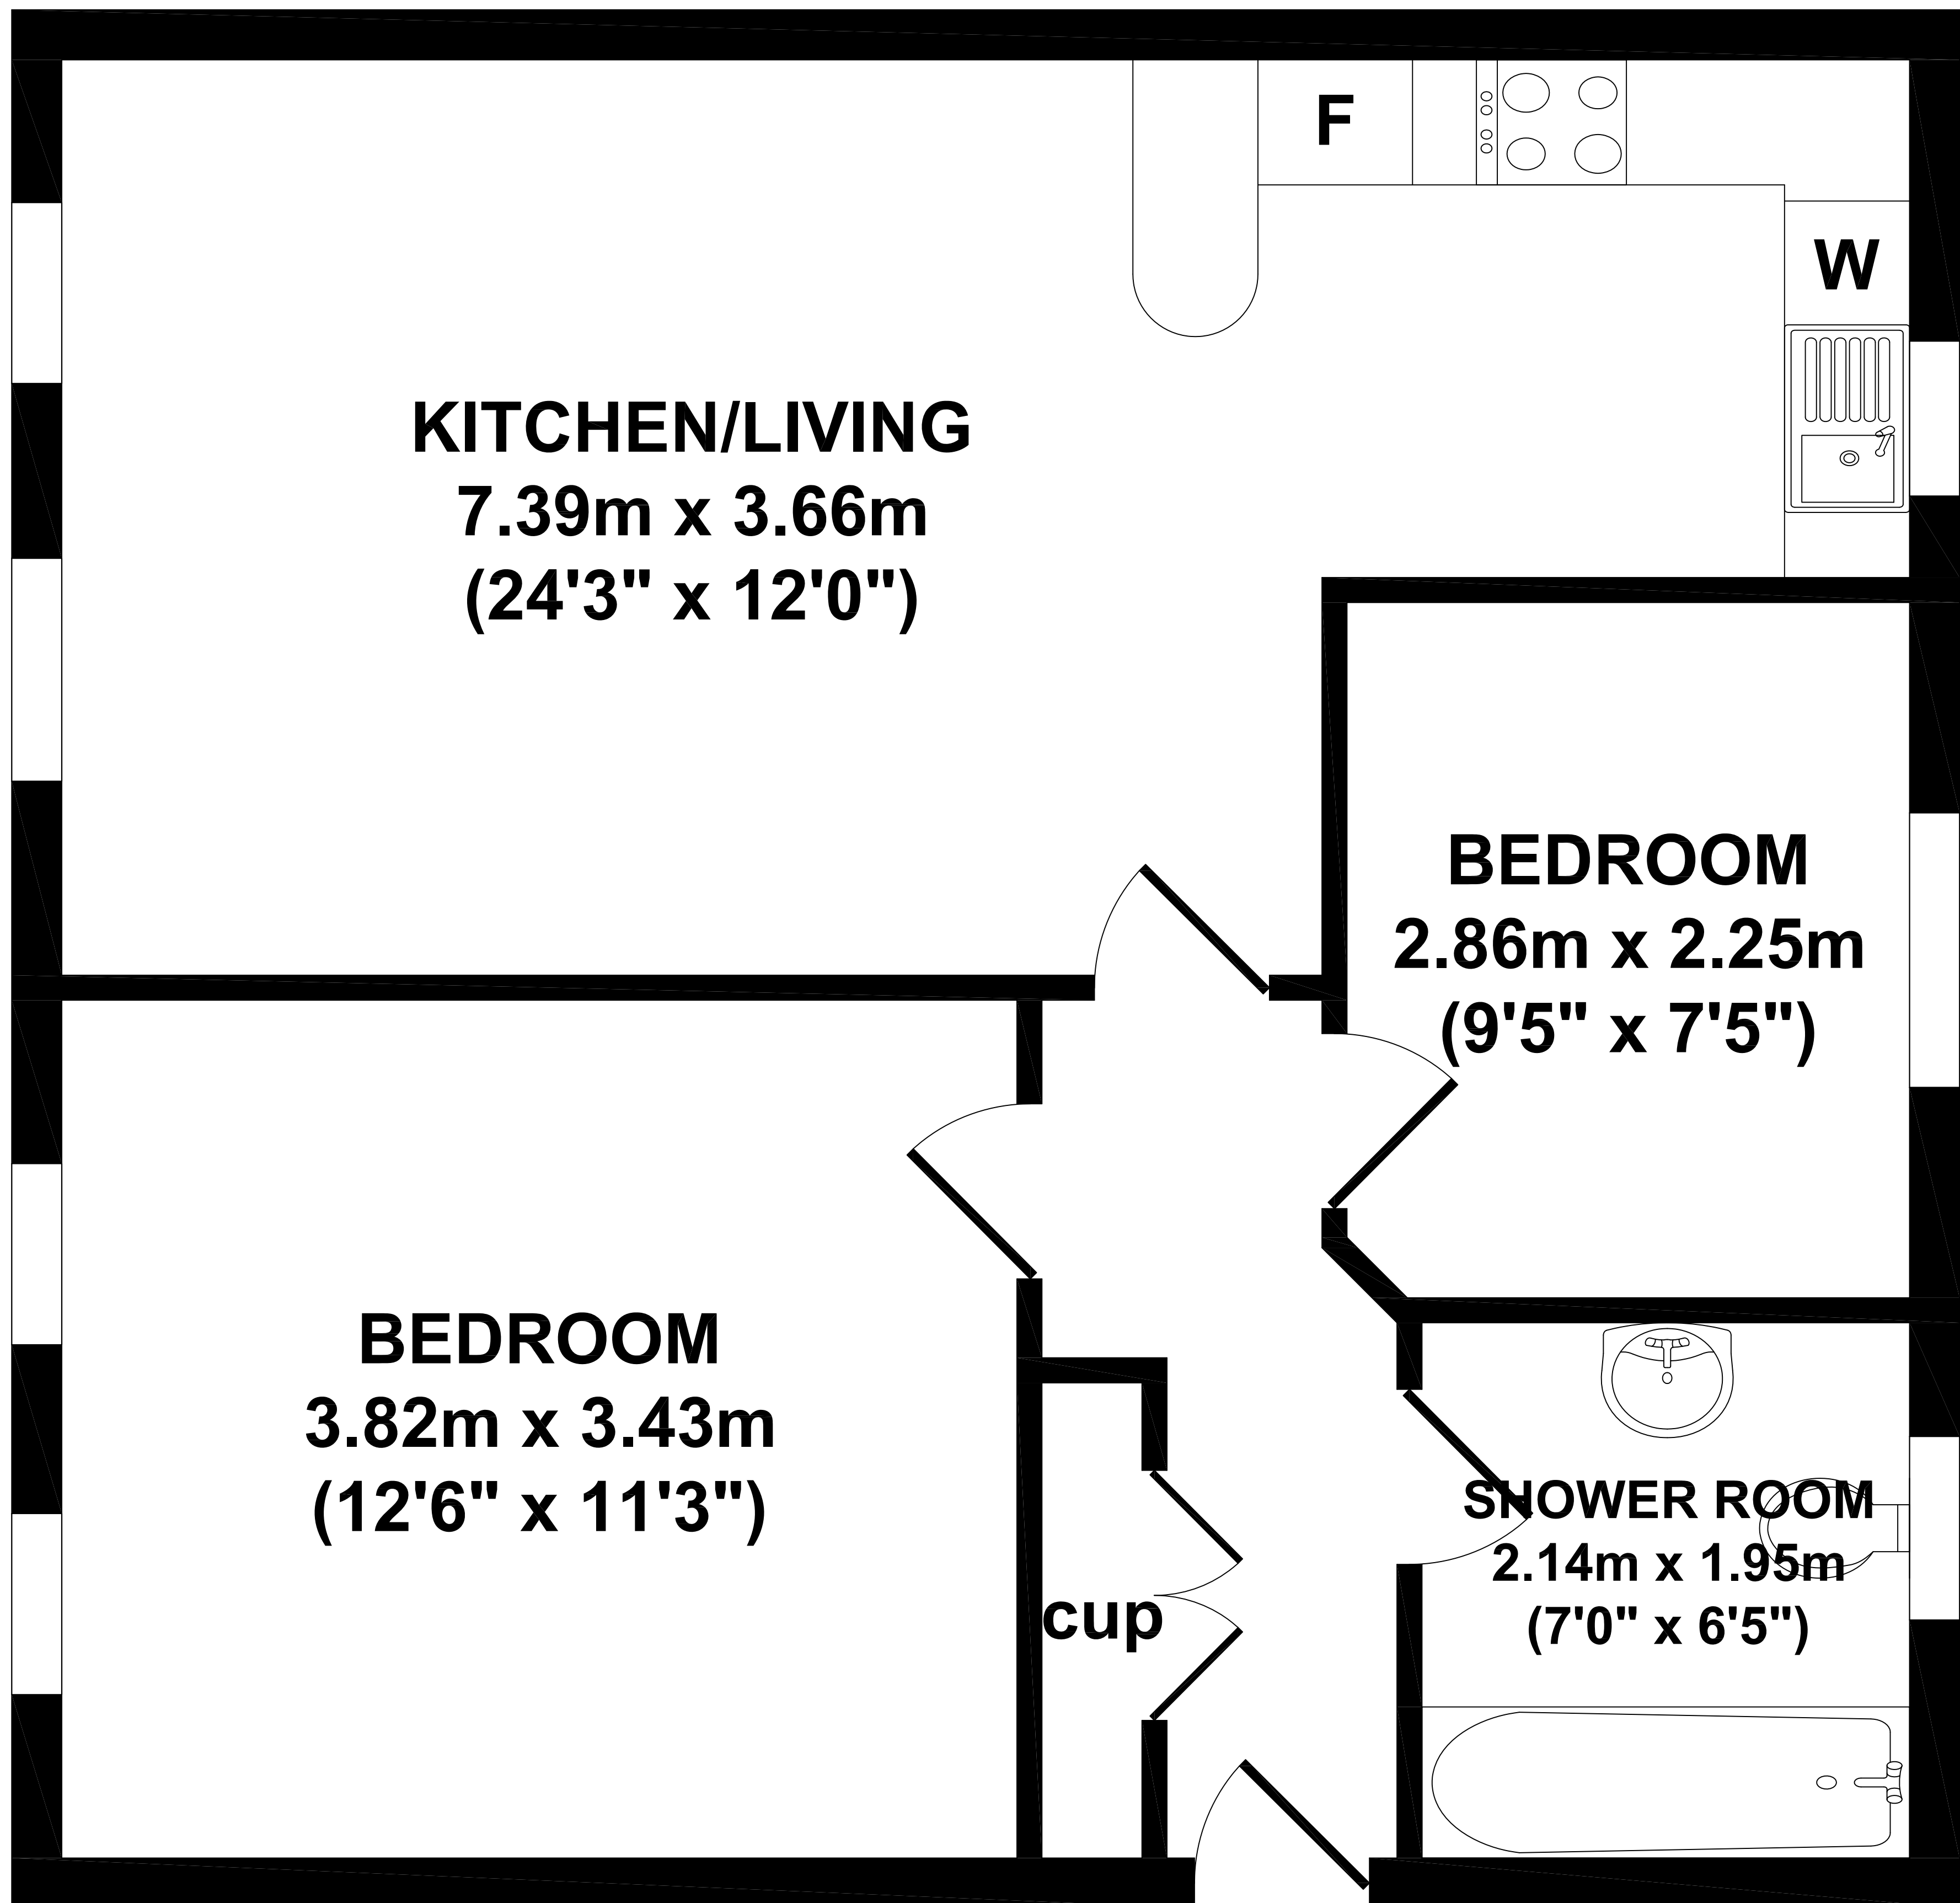

Flat 6, Cottesmore Road

KEY:

F = FRIDGE/FREEZER

W = WASHING MACHINE

Whilst every attempt has been made to ensure the accuracy of the floor plan contained here, measurements of doors, windows, rooms and any other items are approximate and no responsibility is taken for any error, omission, or mis-statement. This plan is for illustrative purposes only and should be used as such by any prospective purchaser. The services systems and appliance shown have not been tested and no guarantee as to their operability or efficiency can be given.