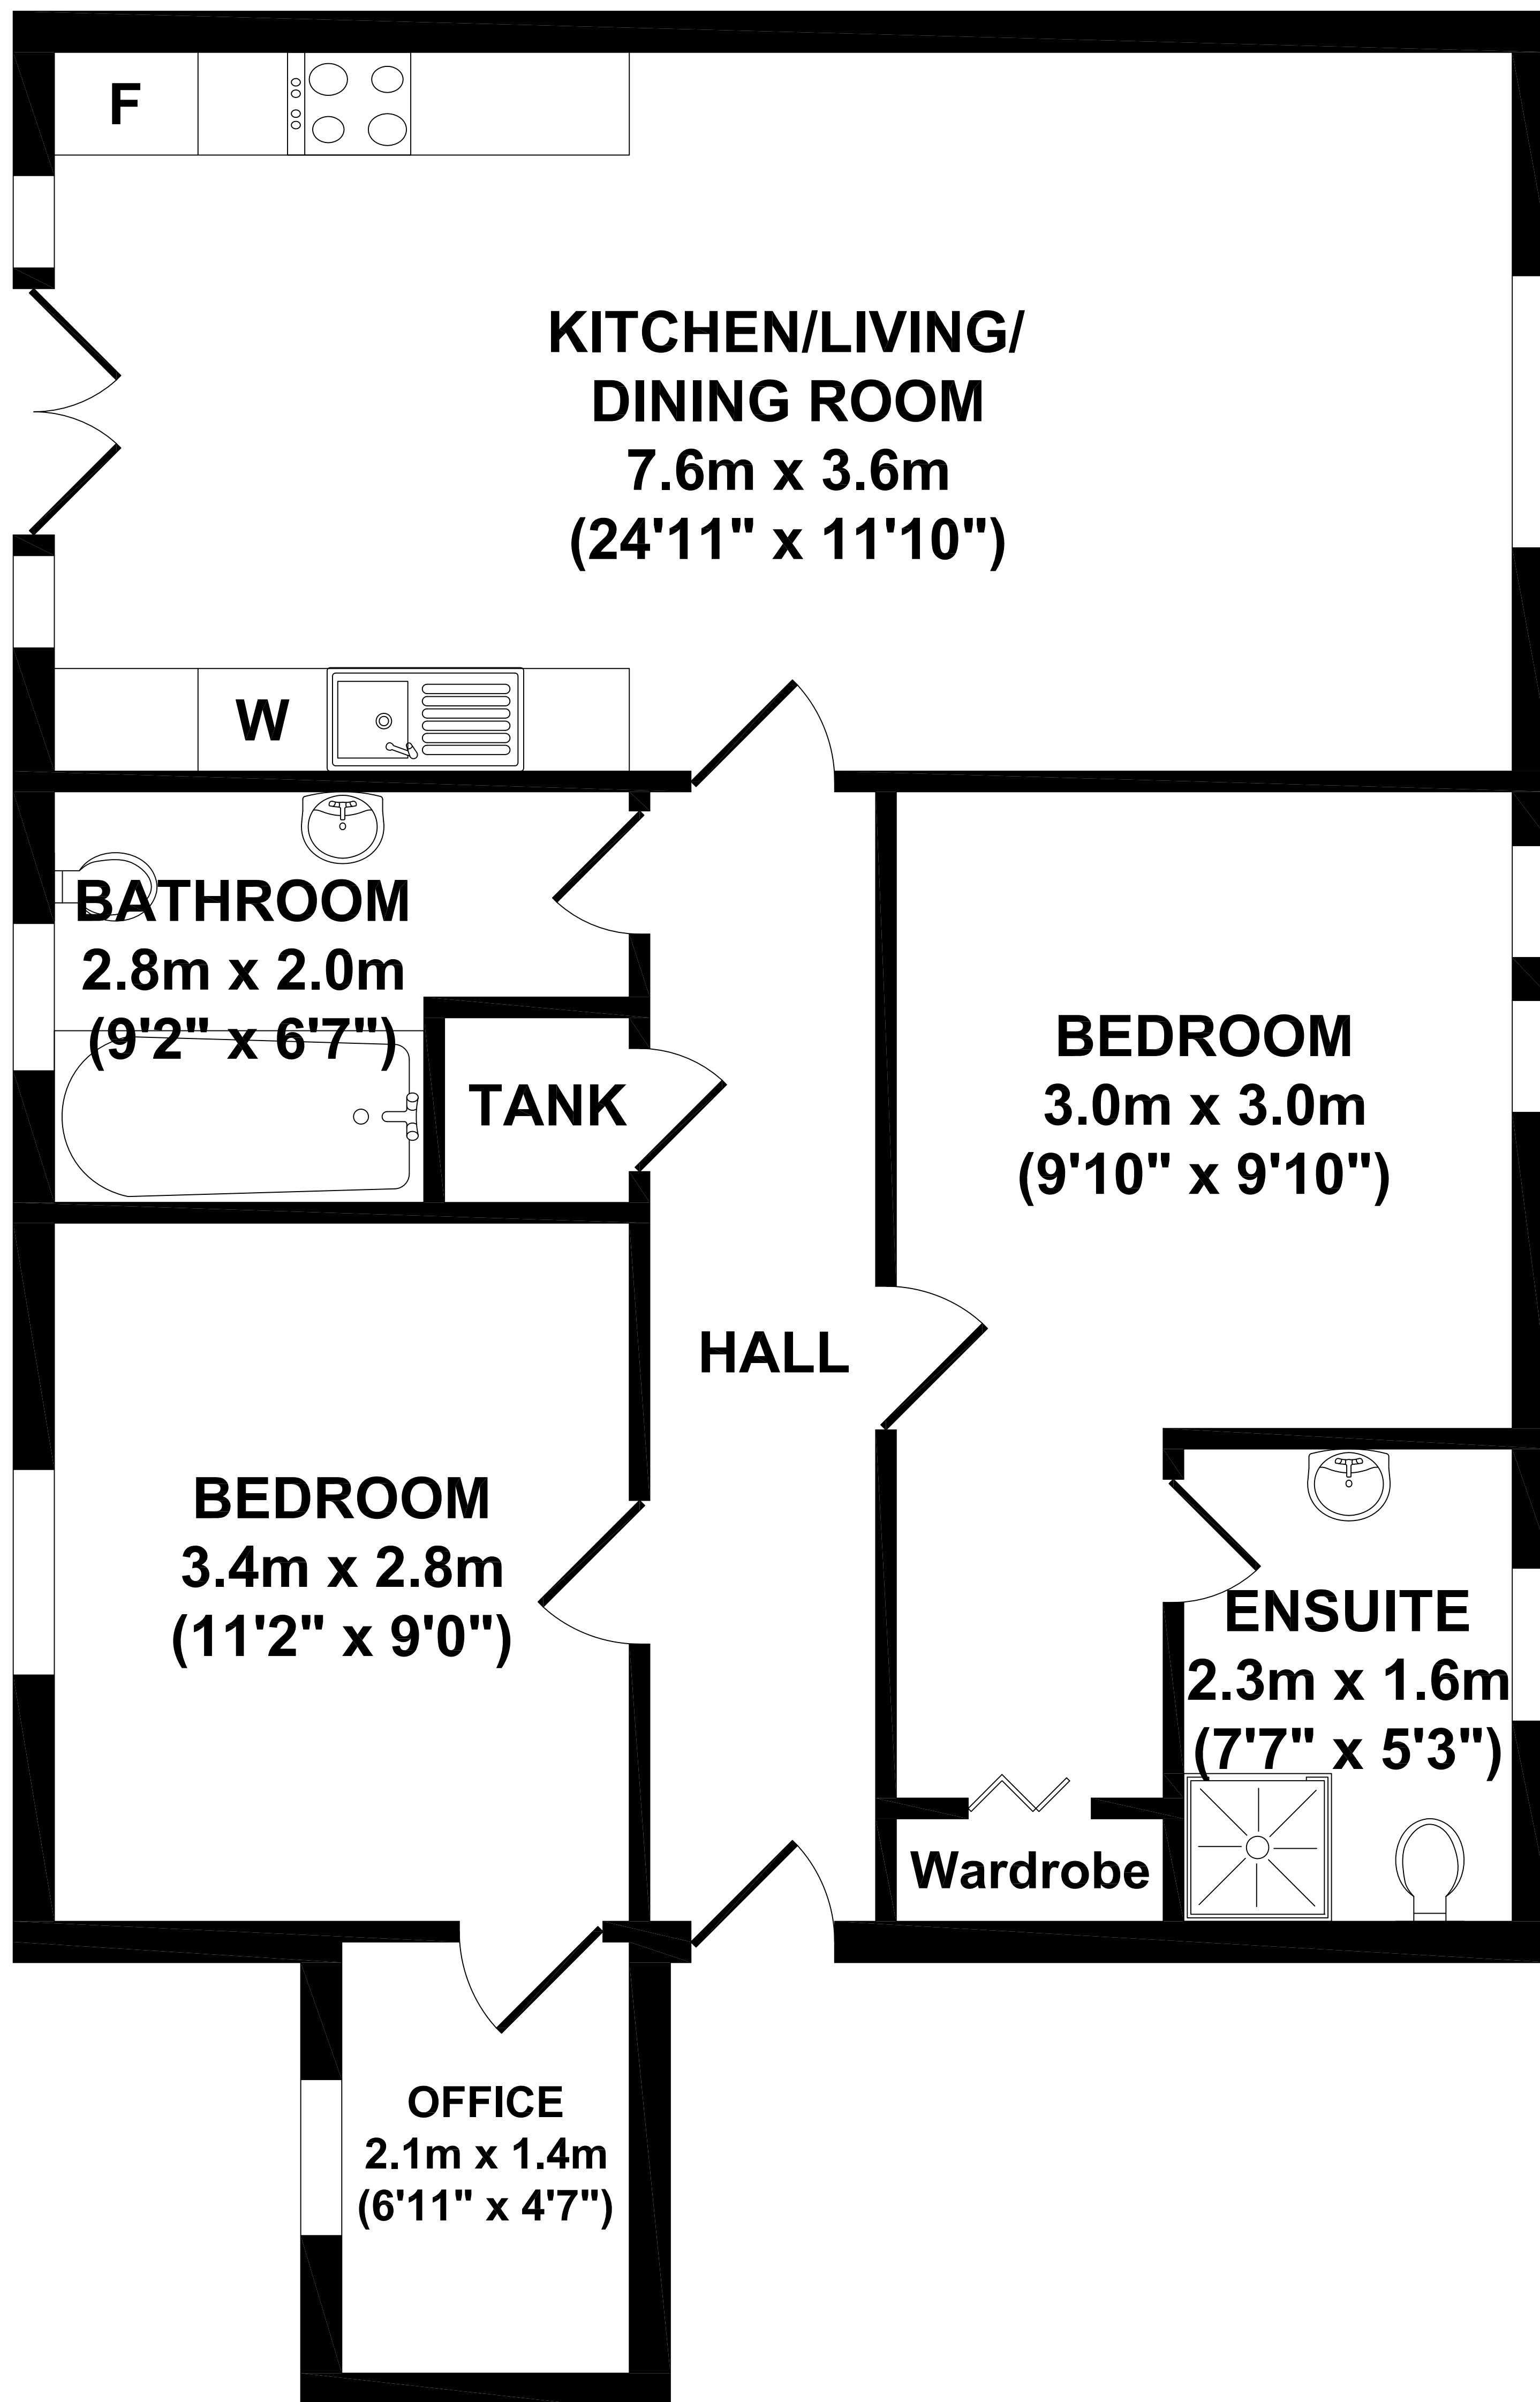

## KEY:

F = FRIDGE/FREEZER

W = WASHING MACHINE

Whilst every attempt has been made to ensure the accuracy of the floor plan contained here, measurements of doors, windows, rooms and any other items are approximate and no responsibility is taken for any error, omission, or mis-statement. This plan is for illustrative purposes only and should be used as such by any prospective purchaser. The services systems and appliance shown have not been tested and no guarantee as to their operability or efficiency can be given.