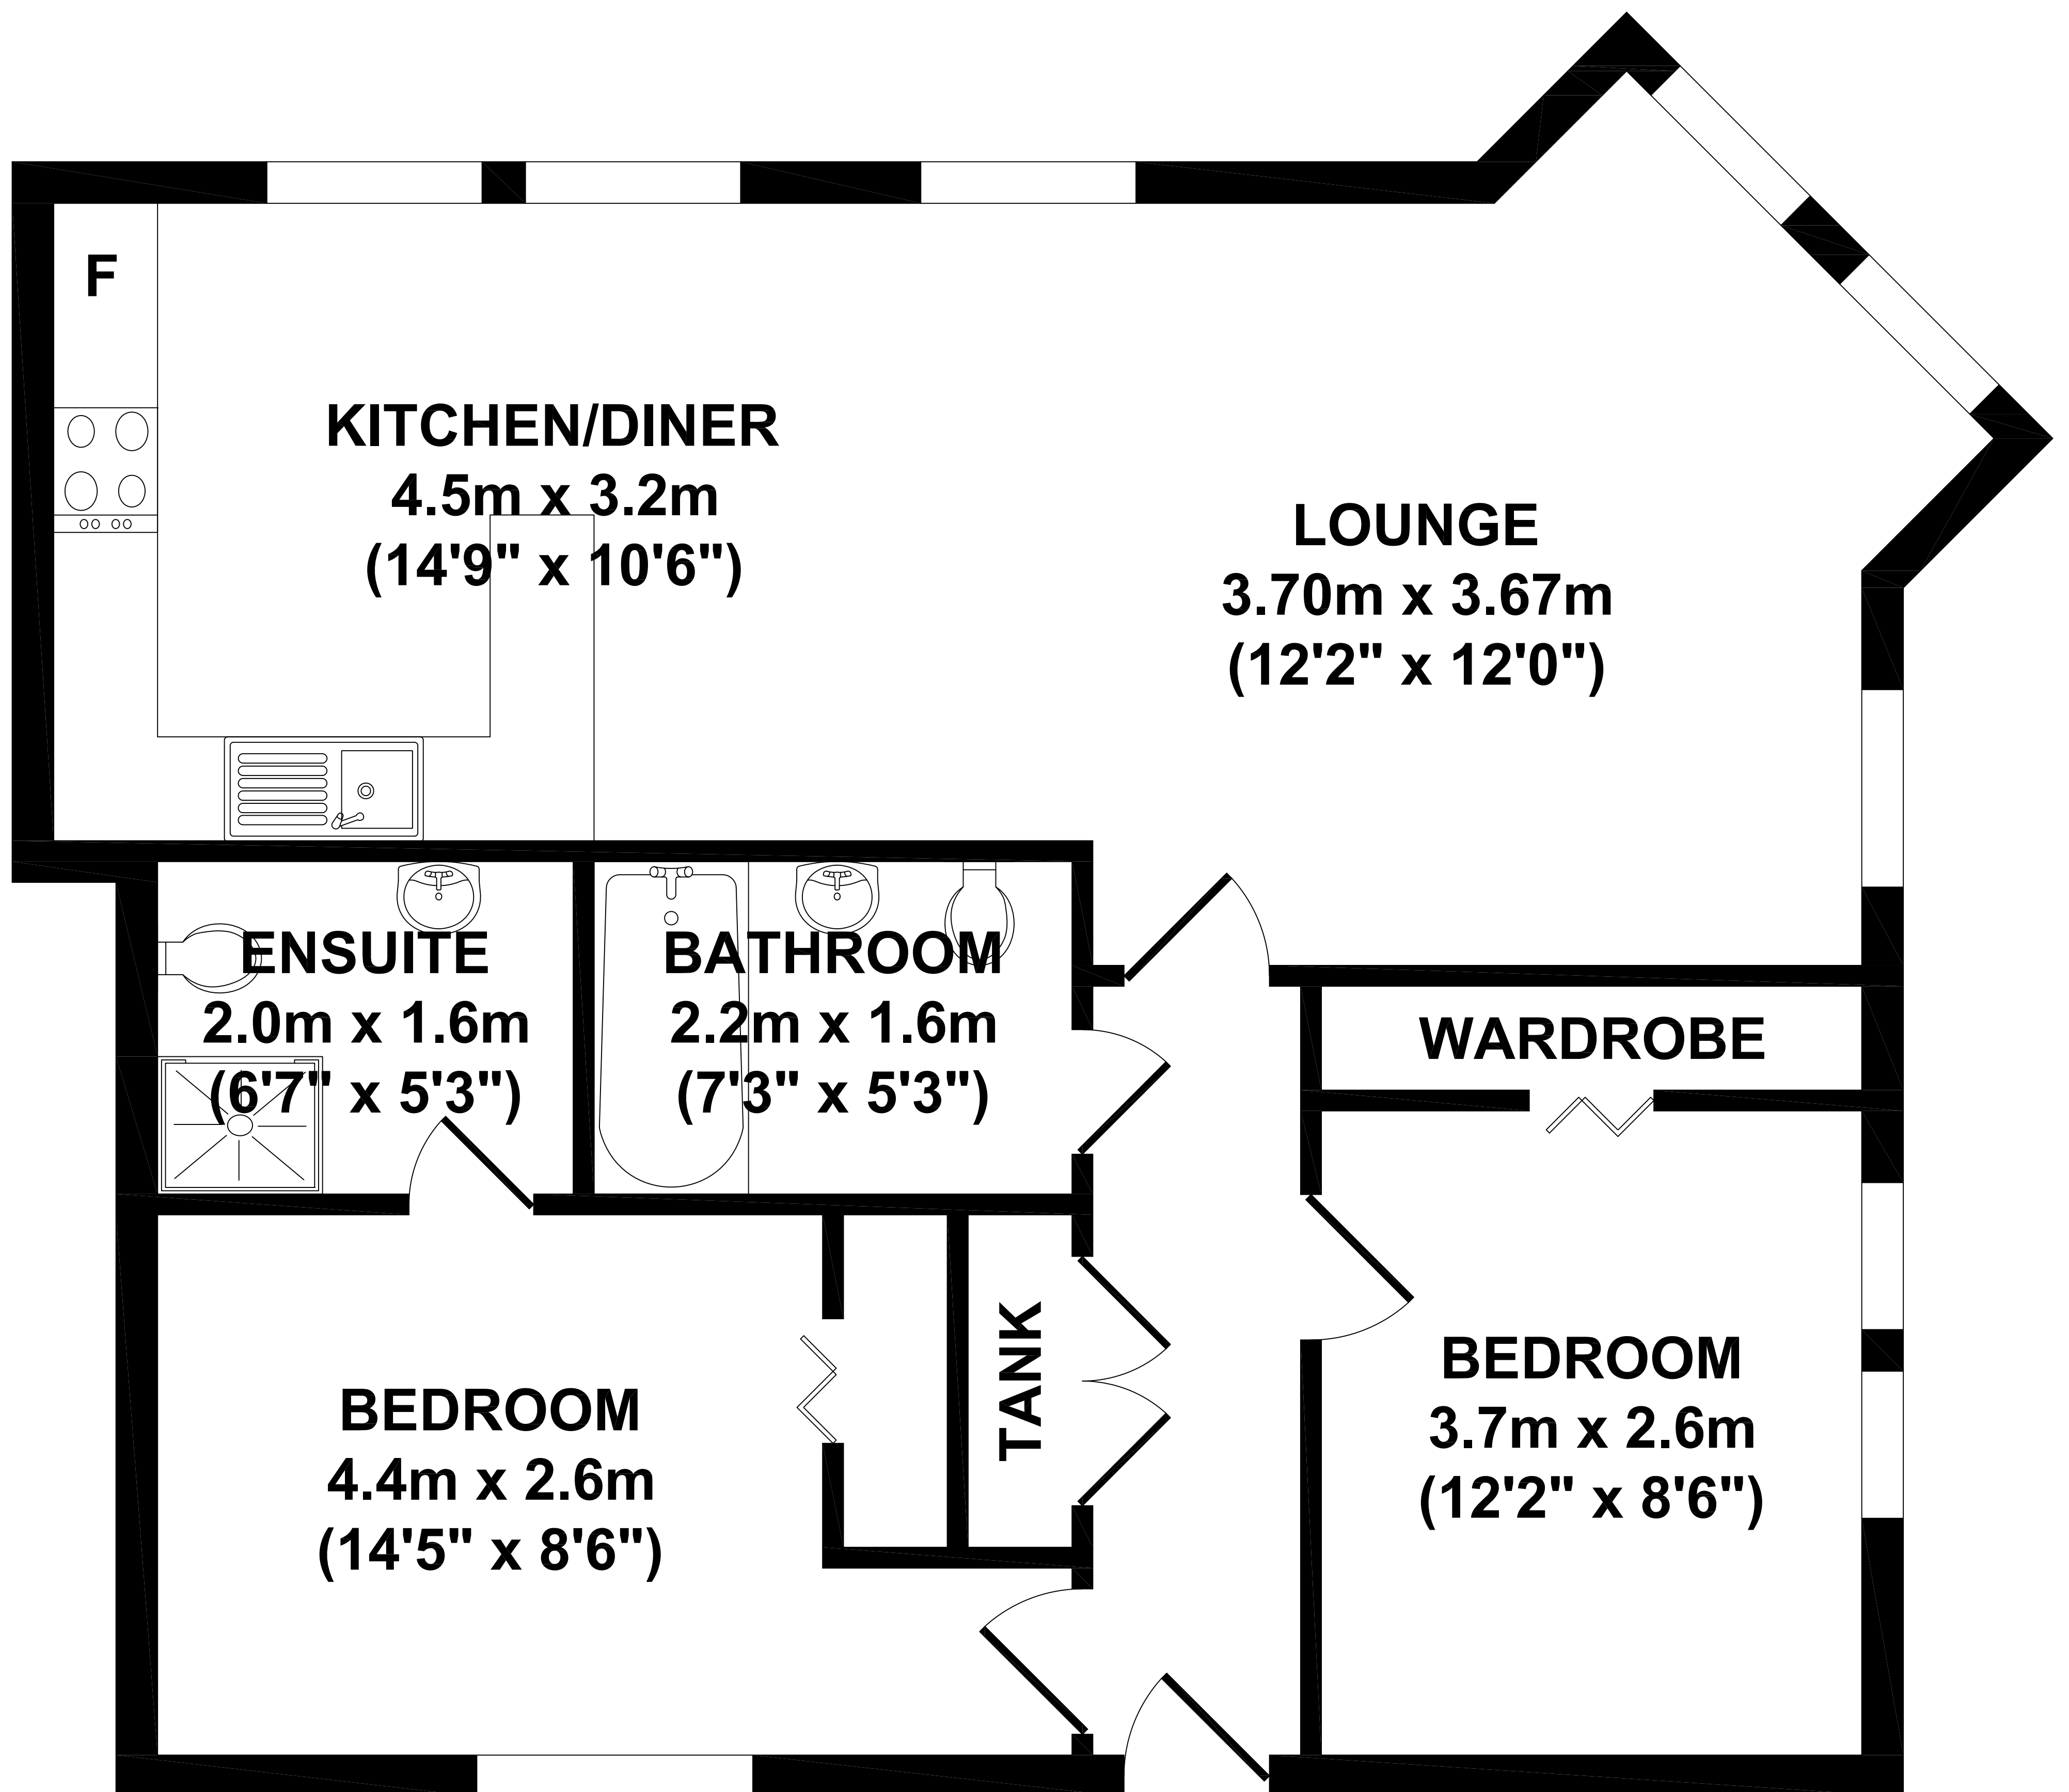

Flat 8 Cottesmore Road, Nottingham

KEY:

F = FRIDGE/FREEZER

Whilst every attempt has been made to ensure the accuracy of the floor plan contained here, measurements of doors, windows, rooms and any other items are approximate and no responsibility is taken for any error, omission, or mis-statement. This plan is for illustrative purposes only and should be used as such by any prospective purchaser. The services systems and appliance shown have not been tested and no guarantee as to their operability or efficiency can be given.